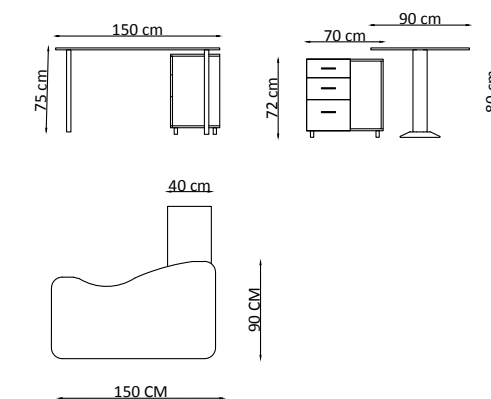

TEKNİK ÖZELLİKLER / TECHNICAL SPECIFICATIONS

BADE

Masa Tablası / Table Top
30 mm melamin yüzeyli yonga levha
30 mm melamine surface chipboard

Masa Ayakları / Table Legs
T ayak olup, metaldir. Üzeri elektrostatik toz boyalıdır.
T-leg and electrostatic powder painted metal legs.

Aksesuarlar / Accessories
Priz tablası etajerde
Available

Renkler / Colors
Afrika Cevizi
African Nut