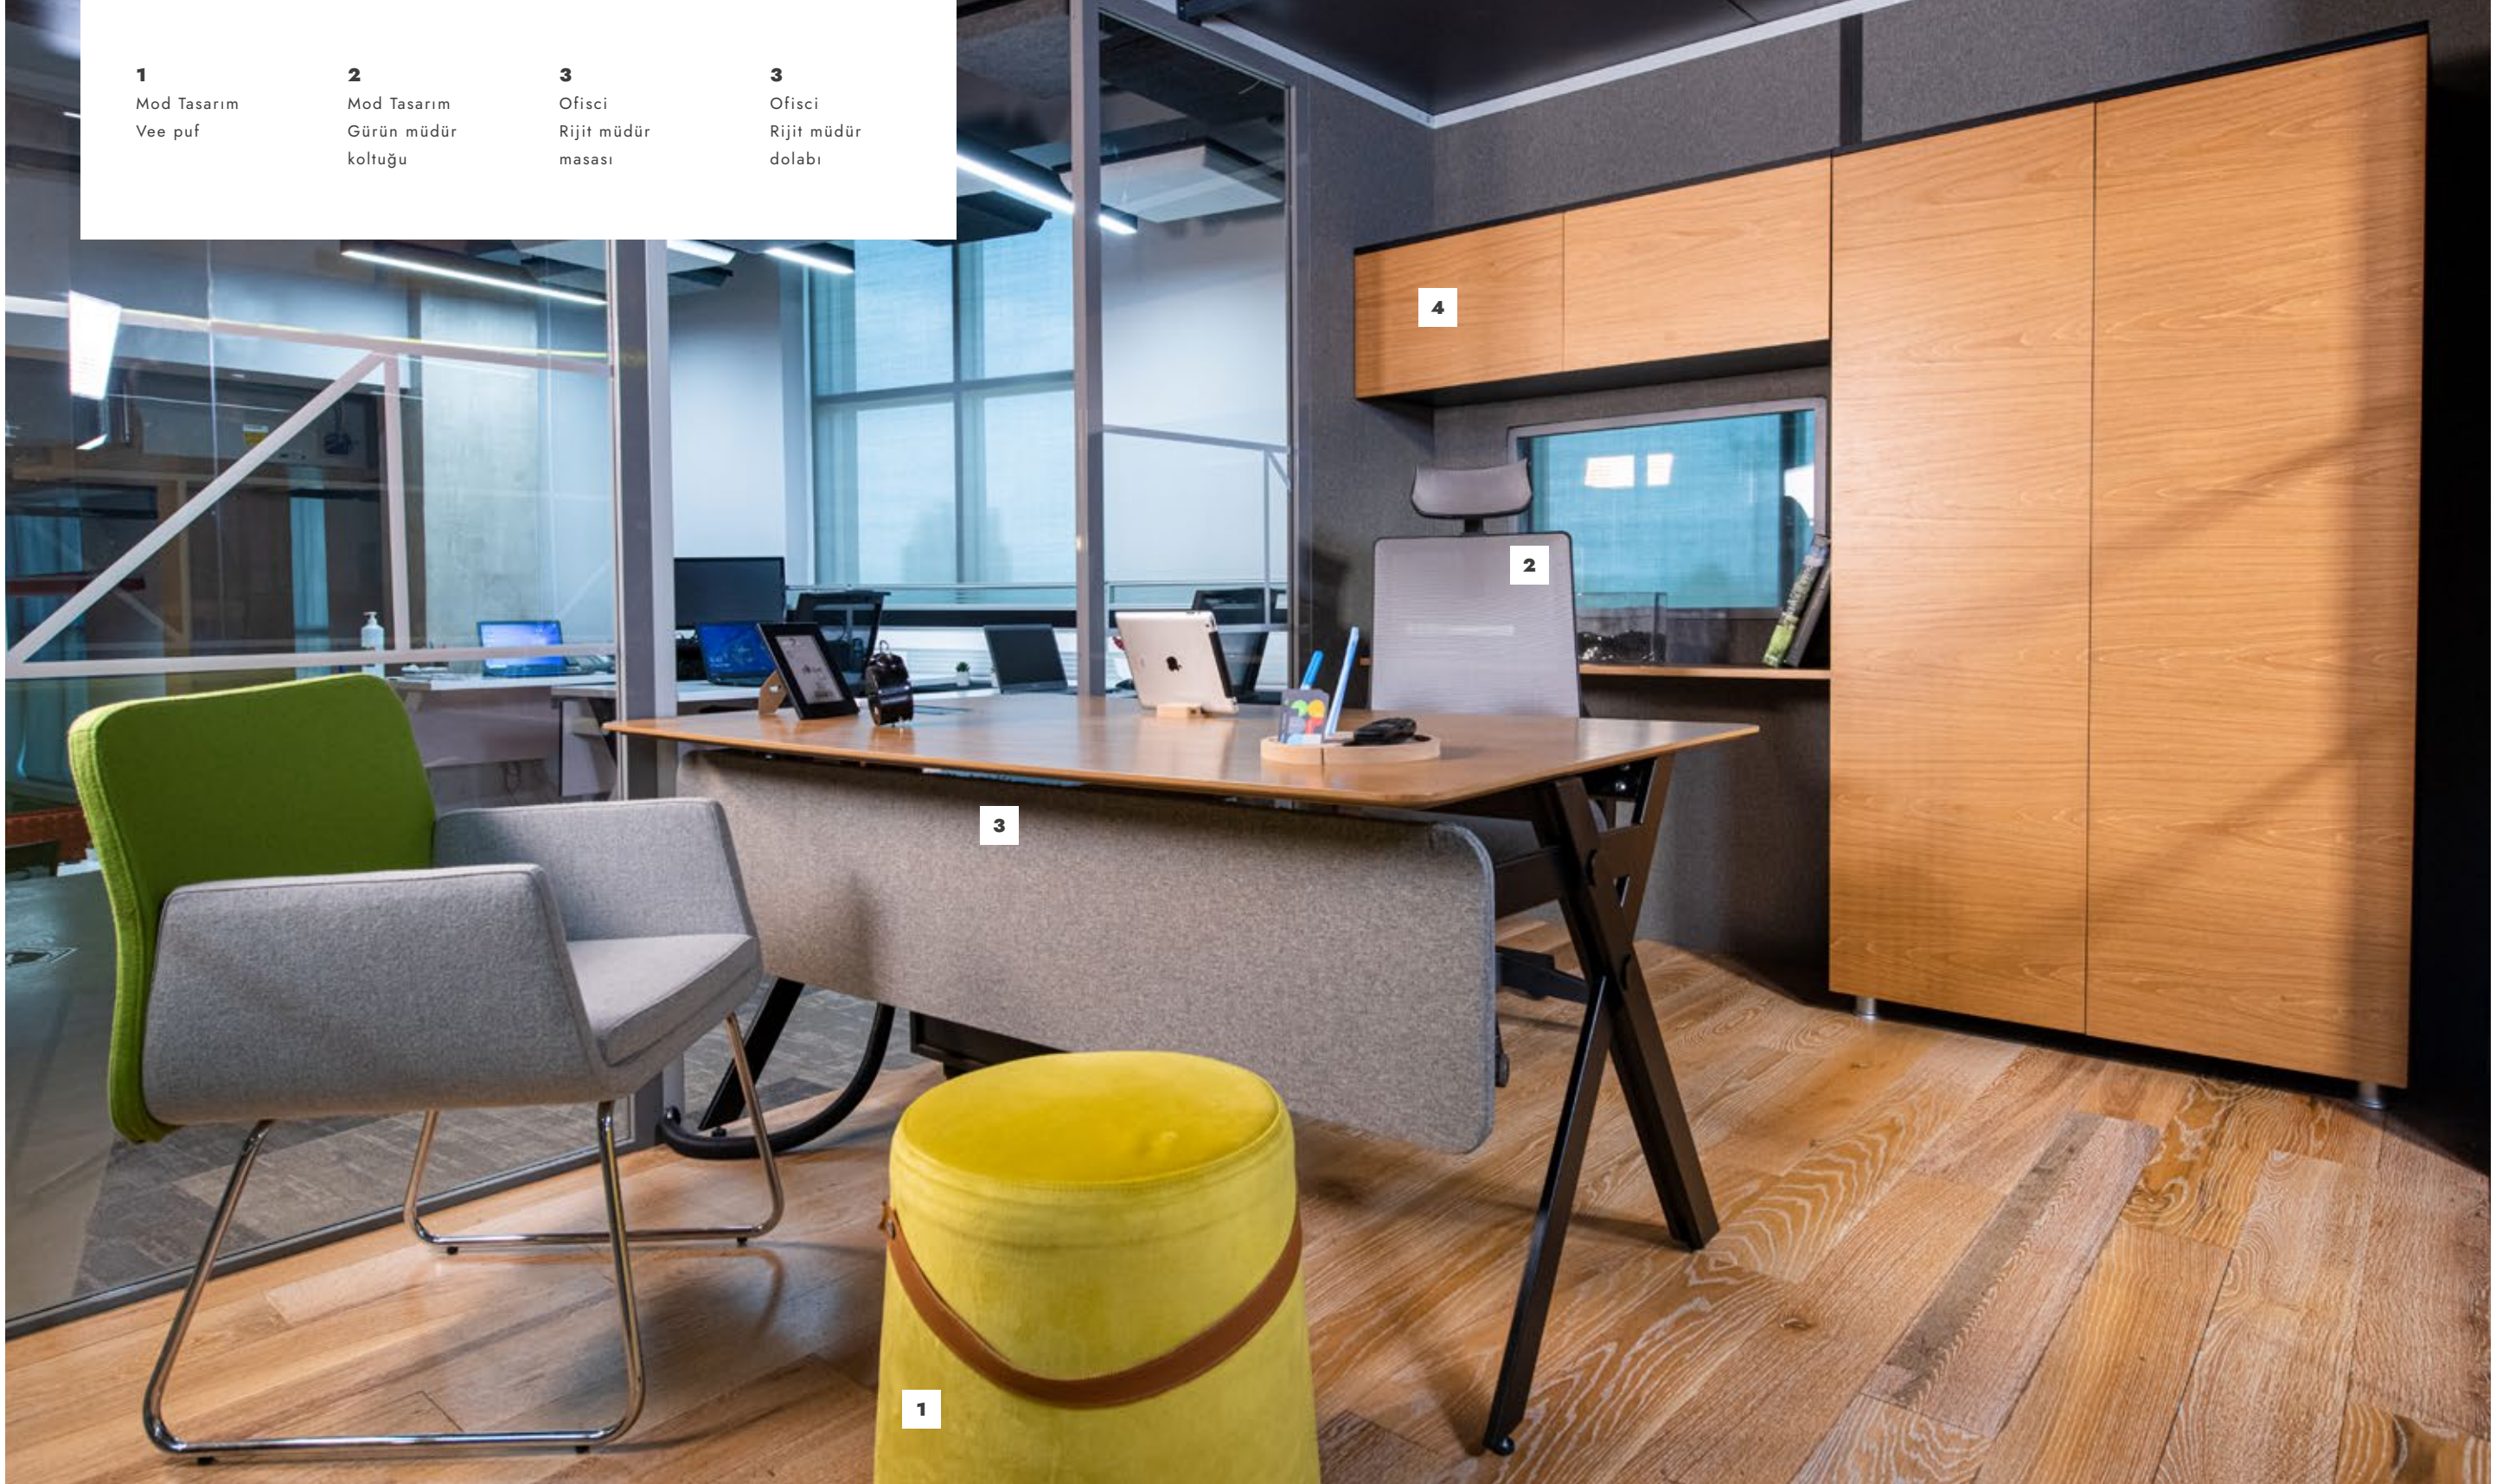

1
Mod Tasarım
Vee puf

2
Mod Tasarım
Gürün müdür
koltuğu

3
Ofisci
Rijit müdür
masası

3
Ofisci
Rijit müdür
dolabı