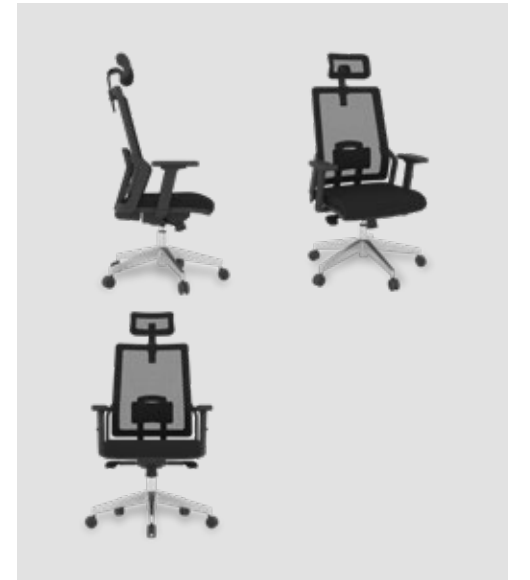

TEKNİK ÖZELLİKLER / TECHNICAL SPECIFICATIONS

SONA

Masa Tablası / Table Top
18 mm melamin yüzeyli yonga levha
18 mm melamine faced chipboard

Masa Ayakları / Table Legs
Lazer CNC kesim lama
Laser CNC cut laminate

Aksesuarlar / Accessories
Etajer üzerinde mevcut
Available on the side cabinet

Renkler / Colors
Bute Beyaz / Açık Gri / Arya
Teak / Kum Taşı
Bute White / Light Grey / Arya
Teak / Sandstone