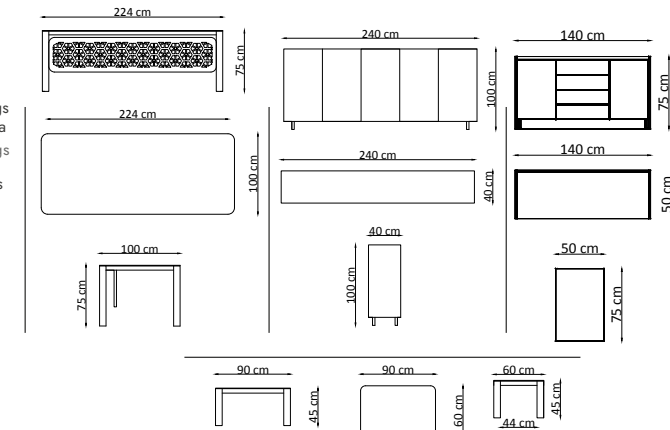

TEKNİK ÖZELLİKLER / TECHNICAL SPECIFICATIONS

BARBOSA

Masa Tablası / Table Top
18 mm mdf üzeri kaplama
18 mm veneered MDF

Masa Ayakları / Table Legs
Metal üzeri ahşap kaplama
Wood veneered metal legs

Aksesuarlar / Accessories
Mevcut
Available

Renkler / Colors
Milano Ceviz
Milano Walnut