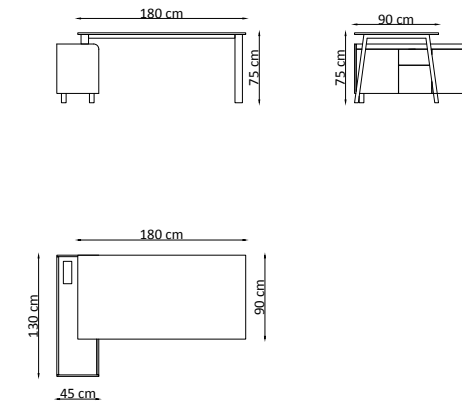

HERMES

Sonoma
Sonoma

Freze Meşe
Milling Oak

Hareli Meşe
Moire Oak