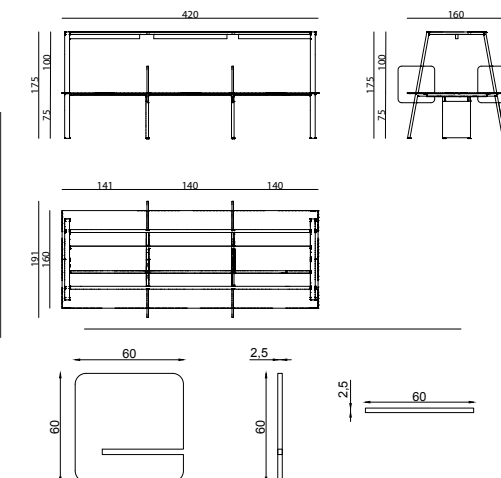

TEKNİK ÖZELLİKLER / TECHNICAL SPECIFICATIONS

ASEL DOUBLE OPERASYONEL

Malzeme / Material
1.Kalite 18-30 mm Melamin lif levha üzeri doğal ahşap kaplama
1st Quality 18-30 mm Melamine fiber board with natural wood veneer

Ayak:
Meşe olup cilalıdır.
Oak and polished.

Aksesuarlar / Accessories
Metal priz kutusu (içi boş)
Metal socket box (empty)

Renkler / Colors
Sonoma / Freze Meşe / Hareli Meşe
Sonoma / Milling Oak / Moire Oak