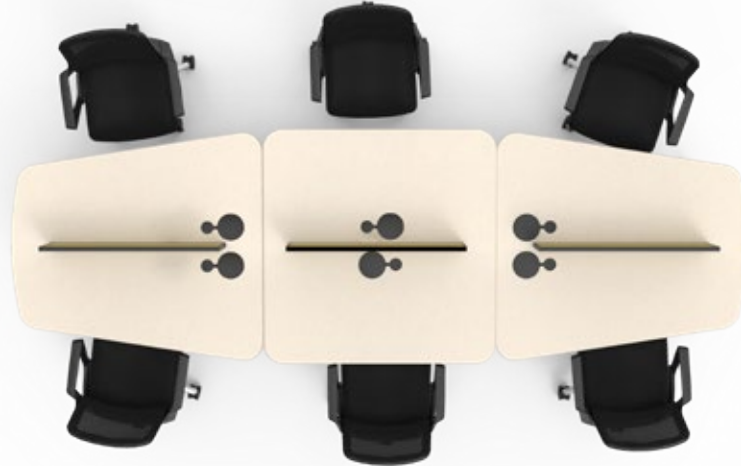

SAGOY
6X

SAGOY
4X

TEKNİK ÖZELLİKLER / TECHNICAL SPECIFICATIONS

SAGOY

Masa Tablası / Table Top
12 mm kompakt laminat
12 mm compact laminate

Masa Ayakları / Table Legs
Tasarım metal ve ahşap
Metal and wood design

Aksesuarlar / Accessories
Mevcut
Available

Renkler / Colors
Beyaz / Bej
White / Beige

LARA

Beyaz
White

Bej
Beige

LARA ÇALIŞMA KOLTUĞU

Çoklu çalışma alanlarında kullanıcının sağlığı ve konforunu sürdürebilmek için kolaylıkla ayarlanabilen Lara, üst düzey hassasiyete sahiptir. Çalışma alanında kolay hareket edebilmek için, tekerlekli ayak sistemi mevcuttur. Lara çalışma koltuğu; alüminyum ayaklı, sırtı arkaya yatarlı ve her noktada sabitleme yapan çift kollu tilt mekanizmalıdır. 32 DNS ile uzun yıllar kullanılabilir.

KESON

Grup çalışmalarında kişisel eşyaları saklamak ve daha geniş, rahat çalışma alanları oluşturmak için keson kullanımı önemlidir. Sagoy ise çalışanları düşünerek kalabalık görüntüsünden uzak bir çalışma düzeni sağlar.

SEPERASYON

Masa arası seperasyon kullanımı ile operasyonel gruplarda gizlilik sağlanır. İstenildiğinde takılıp çıkarılabilen seperasyon sistemi ile konforlu çalışma alanları oluşturulur.

LARA WORKING CHAIR

Lara, which can be easily adjusted to maintain the health and comfort of the user in multiple working areas, has a high level of sensitivity. There is a wheeled foot system for easy movement in the working area. Lara office chair; It has aluminum legs, tilts back and double-arm tilt mechanism that fixes at every point. It can be used for many years with 32 DNS.

STORAGE CABINET