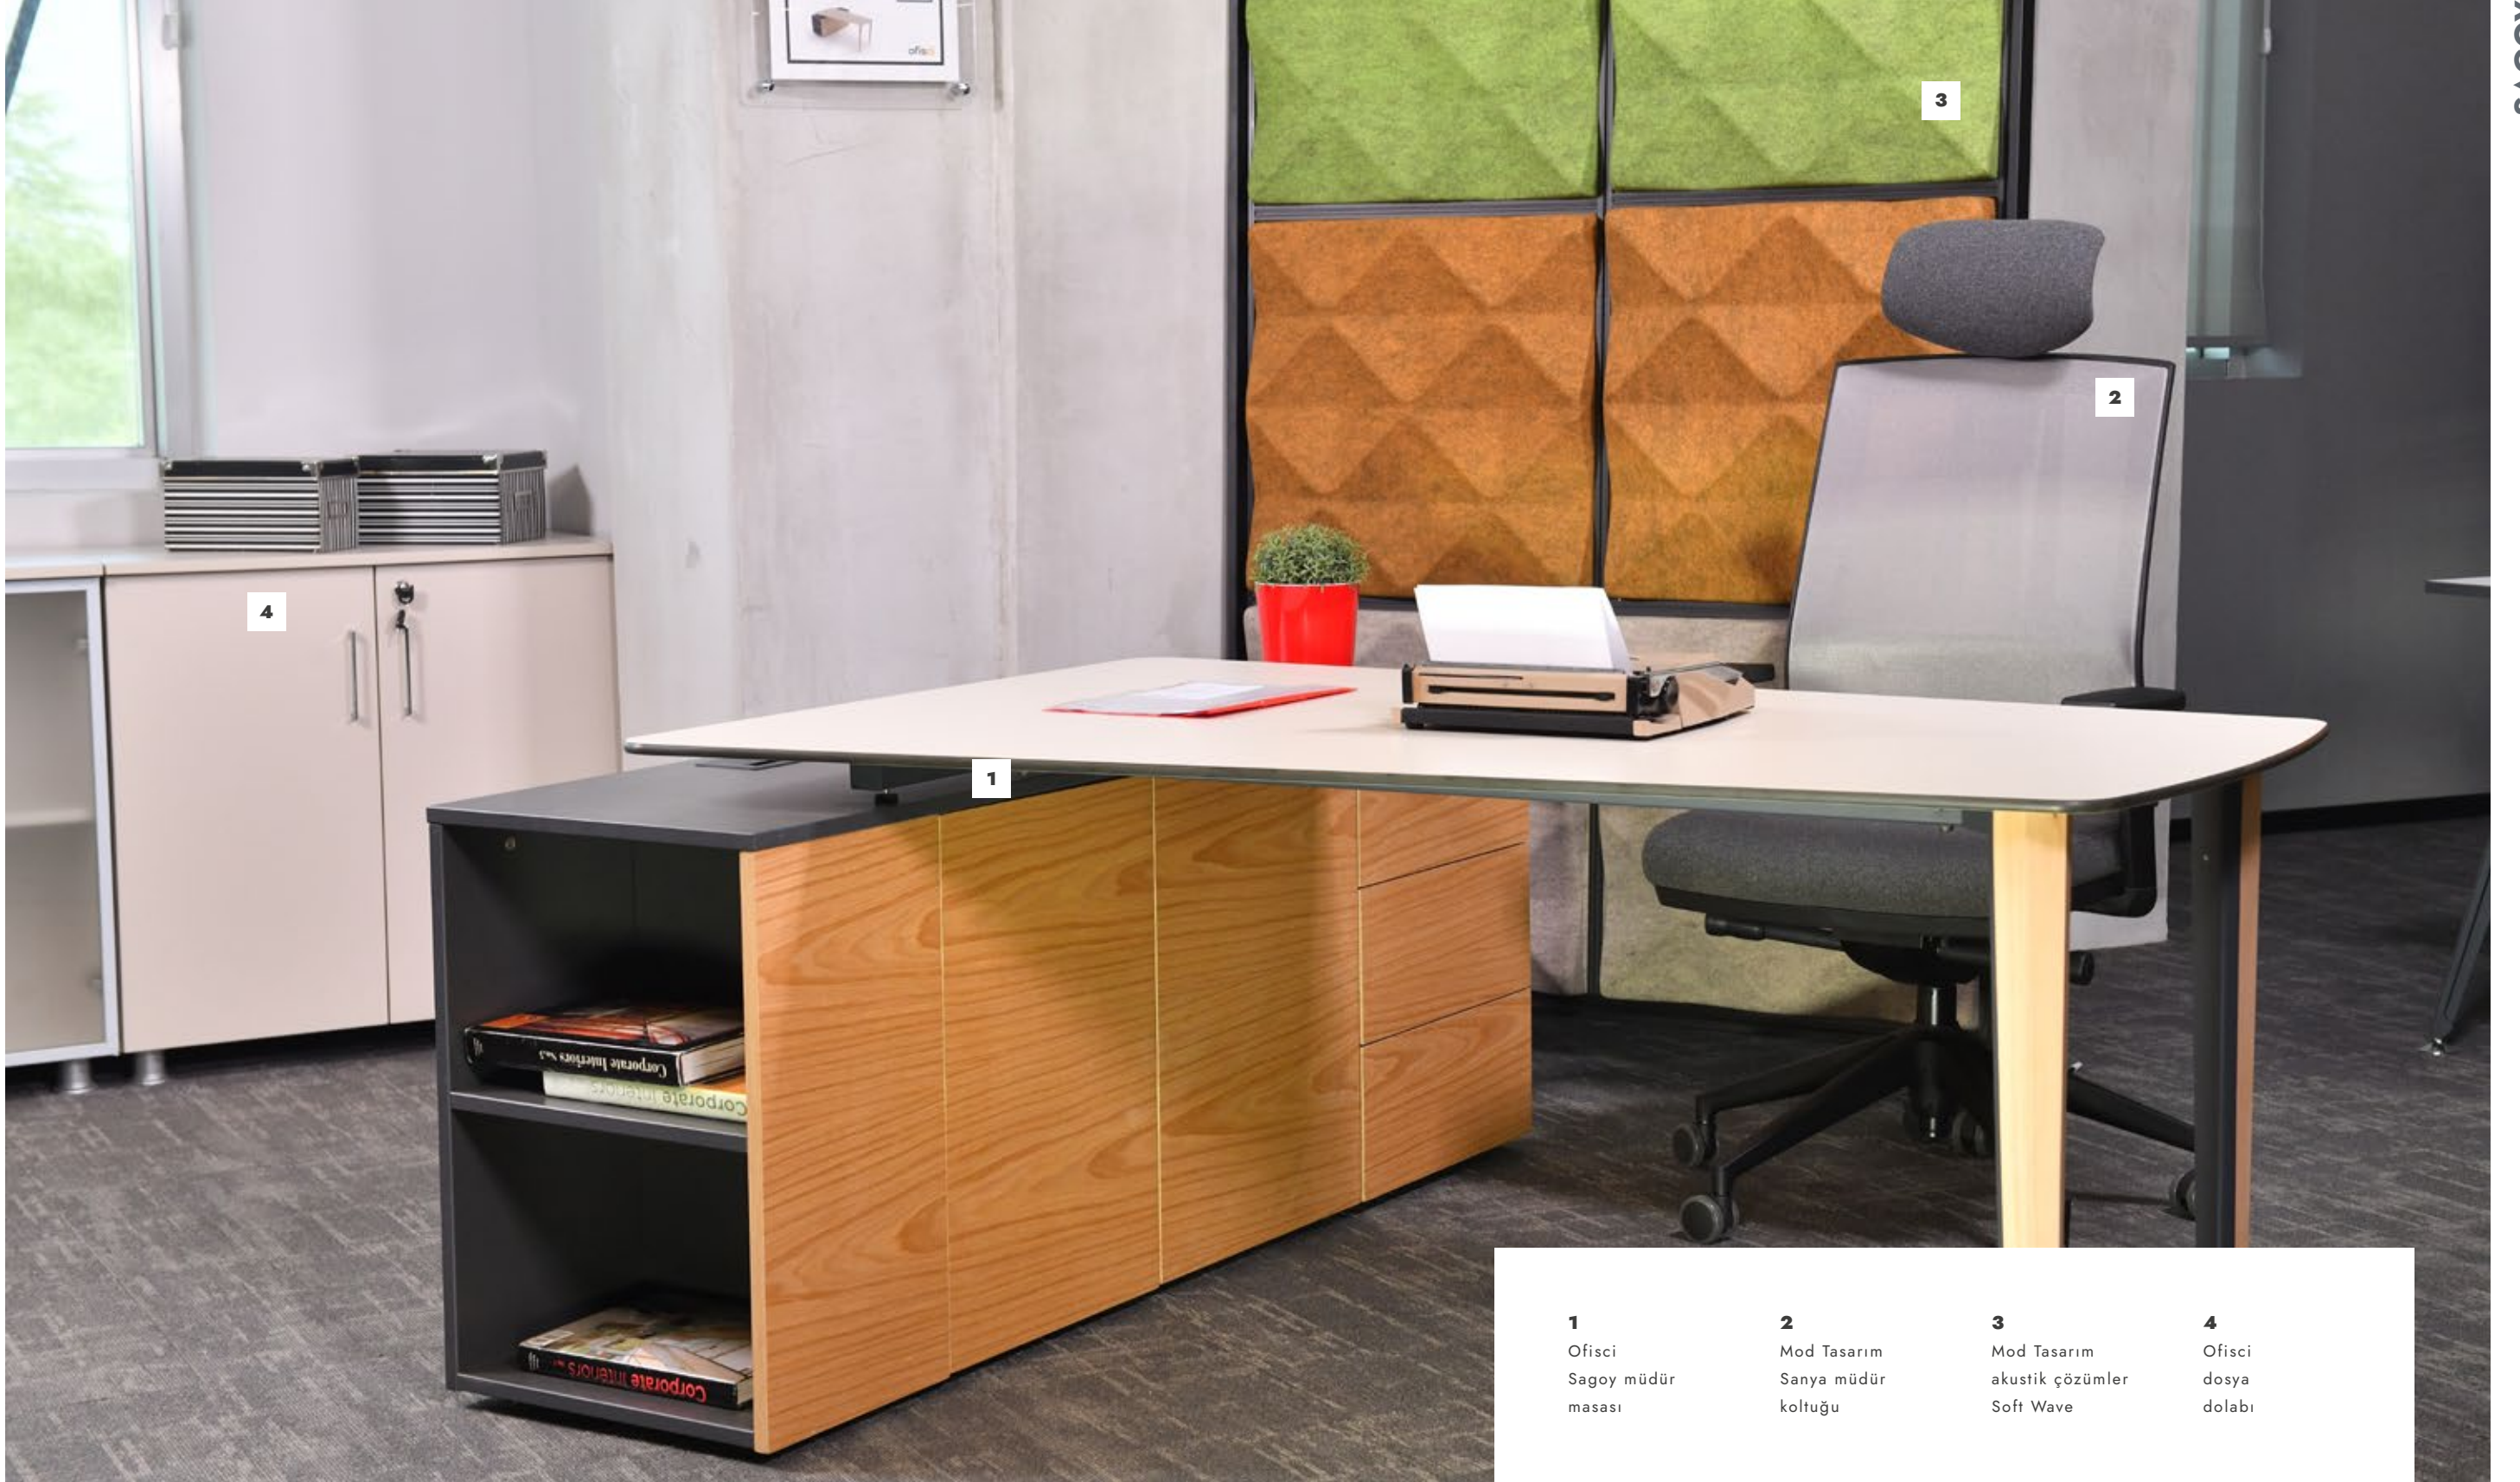

1
Ofisci
Sagoy müdür
masası

2
Mod Tasarım
Sanya müdür
koltuğu

3
Mod Tasarım
akustik çözümler
Soft Wave

4
Ofisci
dosya
dolabı