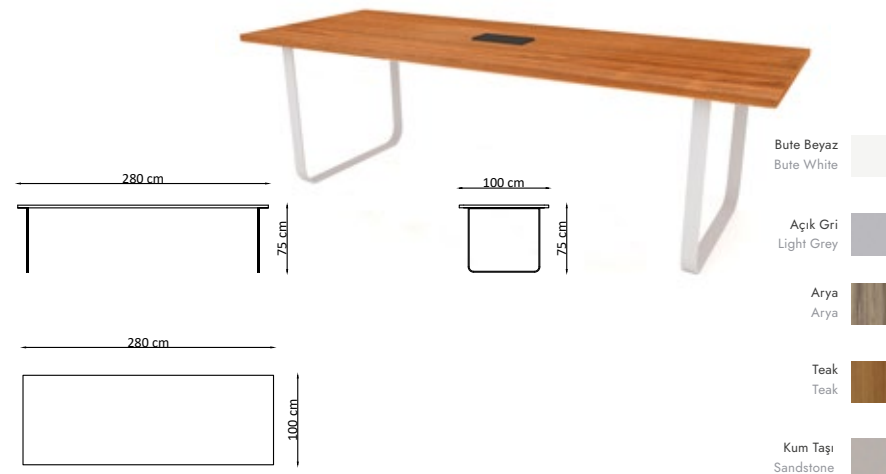

Bute Beyaz
Bute White

Açık Gri
Light Grey

Arya
Arya

Teak
Teak

Kum Taşı
Sandstone

**TEKNİK ÖZELLİKLER /
TECHNICAL SPECIFICATIONS**

ROND

Masa Tablası / Table Top
18-30 mm melamin yonga levha
18-30 mm melamine faced chipboard

Masa Ayakları / Table Legs
Krom ya da boyalı metal flanş ayak
Chrome or painted metal flange feet

Aksesuarlar / Accessories
Mevcut
Available

Renkler / Colors
Bute Beyaz / Açık Gri / Maribo Ceviz
Teak / Kum Taşı
Bute White / Light Grey / Maribo Walnut
Teak / Sandstone