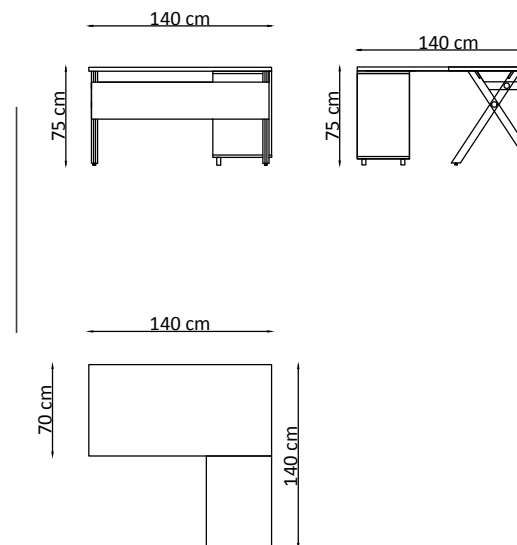

TEKNİK ÖZELLİKLER / TECHNICAL SPECIFICATIONS

Rijit

Masa Tablası / Table Top
30 mm melamin yüzeyli yonga levha
30 mm melamine faced chipboard

Masa Ayakları / Table Legs
Kyle-X metal ayak, siyah-beyaz renk
Kyle-X metal legs, black-and-white

Aksesuarlar / Accessories
Mevcut
Available

Renkler / Colors
Bute Beyaz / Hareli Meşe / Freze Meşe
Bute White / Moire Oak / Milling Oak