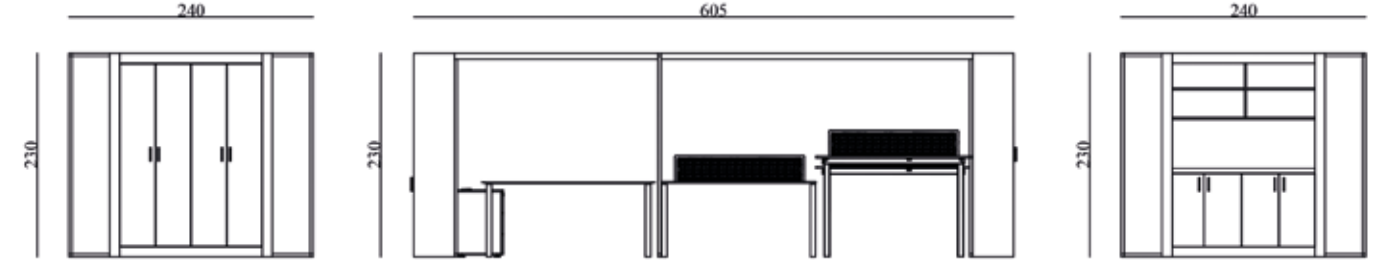

COUPLE-1Y40

Pratik bir oturma ve dinlenme alanına sahip, akustik kavramı içinde sergilenen çalışma alanlarının yaratılması çalışanların rahat ve verimli çalışmasını sağlar. Örneğin, çalışma masalarının yükselir alçılır hale getirilebilen ayakları, dinlenme ve çalışma arasında geçişi kolaylaştırır. Aynı zamanda, mekan içerisinde oluşan gürültüyü azaltmak için akustik malzemelerin kullanılması önemlidir.

COUPLE-1Y40

Creating work spaces that feature practical seating and relaxation areas, presented within an acoustic concept, enhances the comfort and productivity of employees. For example, adjustable height desks that can be raised or lowered, make it easier to transition between work and rest. Additionally, the use of acoustic materials is crucial in reducing noise levels within the space.