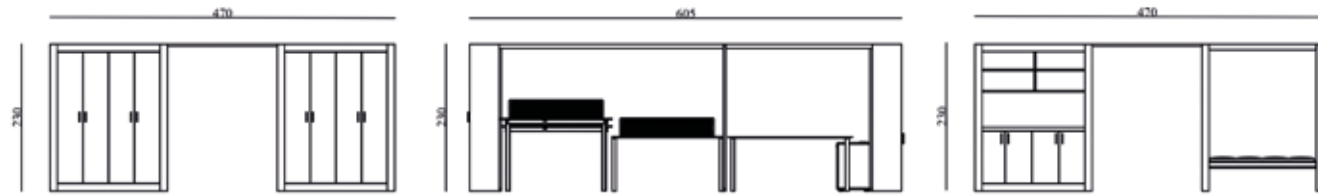

COUPLE-1Y1T80

Sırasal masa düzeninden bağımsız olarak, kendine ait ve fonksiyonel bir çalışma ortamı sunan hücrelerin oluşturulması çalışanlar için bir yerleşke gibi davranır ve çalışanların konsantrasyonunu artırır. Aynı zamanda, bu hücreler modüler ve ihtiyaca yönelik seçilen yapılar olduğu için en verimli çalışılan mekanlar haline gelir.

COUPLE-1Y1T80

Creating independent cells that offer a personal and functional working environment, separate from traditional desk arrangements, enhances concentration for employees and functions like a personal workstation. Furthermore, these cells are modular and can be tailored to specific needs, making them the most efficient work spaces.