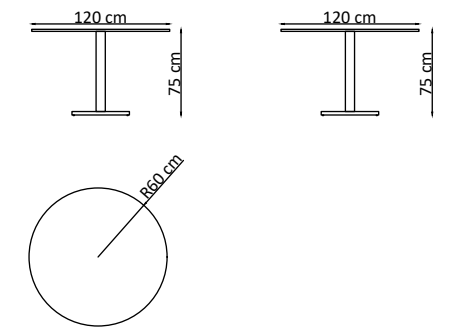

Bute Beyaz
Bute White

Açık Gri
Light Grey

Maribo Ceviz
Maribo Walnut

Teak
Teak

Kum Taşı
Sandstone