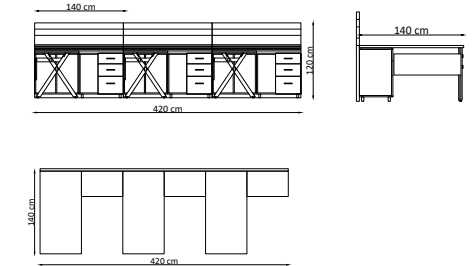

TEKNİK ÖZELLİKLER / TECHNICAL SPECIFICATIONS

Rijit OPERASYONEL

Masa Tablası / Table Top
30 mm melamin yüzeyli yonga levha
30 mm melamine faced chipboard

Masa Ayakları / Table Legs
Kyle-X metal ayak, siyah-beyaz renk
Kyle-X metal leg, black-white color

Aksesuarlar / Accessories
Mevcut
Available

Renkler / Colors
Bute Beyaz / Açık Gri / Maribo Ceviz
Teak / Kum Taşı
Bute White / Light Grey / Maribo Walnut
Teak / Sandstone