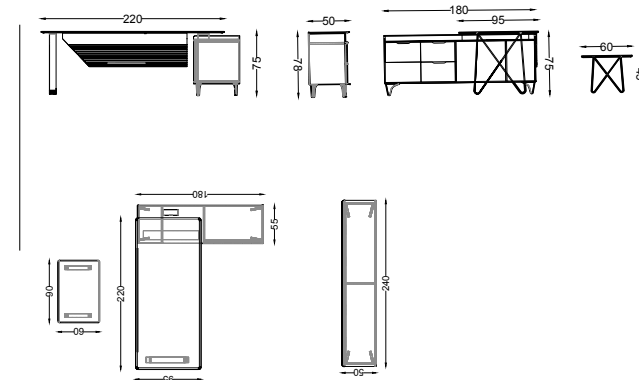

BULUT MAKAM MASASI

Bulut, şık ve fonksiyonlu üniteleriyle üst düzey yöneticilerin tüm ihtiyacını karşılayan bir makam masası. Masa, ofis dekorasyonuna modern ve lüks bir hava katıyor. Masanın tasarımında kullanılan ahşap ve metal malzemeler, modern ve lüks bir görünüm sunuyor. Ahşap kısımlarda kullanılan lake cila, masaya derinlik ve parlaklık katıyor. Metal ayaklar ise masaya sağlamlık ve dayanıklılık sağlıyor.

BULUT EXECUTIVE DESK

Bulut is an executive desk that meets all the needs of senior executives with its stylish and functional units. The desk adds a modern and luxurious touch to office decoration. The wood and metal materials used in the design of the desk offer a modern and luxurious look. The lacquer lacquer used on the wooden parts adds depth and shine to the table. The metal legs provide strength and durability to the desk.

DOLAP

Dosya dolapları ise önemli belgelerin güvenli bir şekilde saklanması için ideal.

SIDE CABINET

Filing cabinets are ideal for storing important documents securely.

TARSUS YÖNETİCİ KOLTUĞU

Uzun süreli çalışmalara uygun olarak tasarlanan Tarsus, yoğun iş temposunda kurtarıcı birer iş arkadaşınız olabilir. Ergonomik açıdan oldukça kullanışlı olan ürün koltuk bel ve omuz bölgesini destekler. Hem estetik, hem de sağlıklıdır. Ayarlanabilir yükseklik özelliği kadar, eğimi sabitleme fonksiyonuyla da oldukça konforlu bir oturuş sağlar.

TARSUS MANAGERIAL CHAIR

Designed for long-term work, Tarsus can be your savior office mate in your busy work schedule. The product, which is very useful in terms of ergonomics, supports the seat waist and shoulder area. It is both aesthetic and healthy. It provides a very comfortable sitting with its adjustable height feature as well as its tilt fixing function.