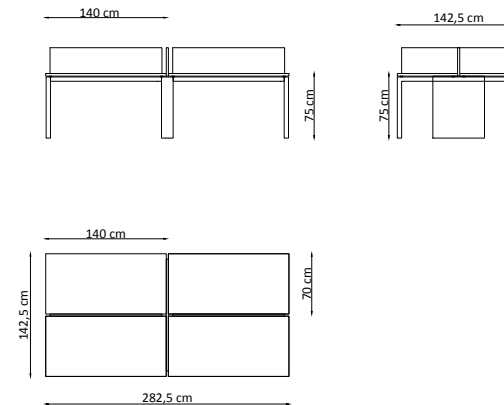

TEKNİK ÖZELLİKLER / TECHNICAL SPECIFICATIONS

FILETO

Masa Tablası / Table Top
18-30 melamin yüzeyli yonga levha
18-30 melamine faced chipboard

Masa Ayakları / Table Legs
50x50 mm kutu profil olup elektrostatik toz boyadır.
50x50 mm profile and electrostatic powder painted metal legs

Aksesuarlar / Accessories
Mevcut
Available

Renkler / Colors
Bute Beyaz / Açık Gri / Milano Ceviz
Teak / Kum Taşı
Bute White / Light Grey / Milano Walnut
Teak / Sandstone