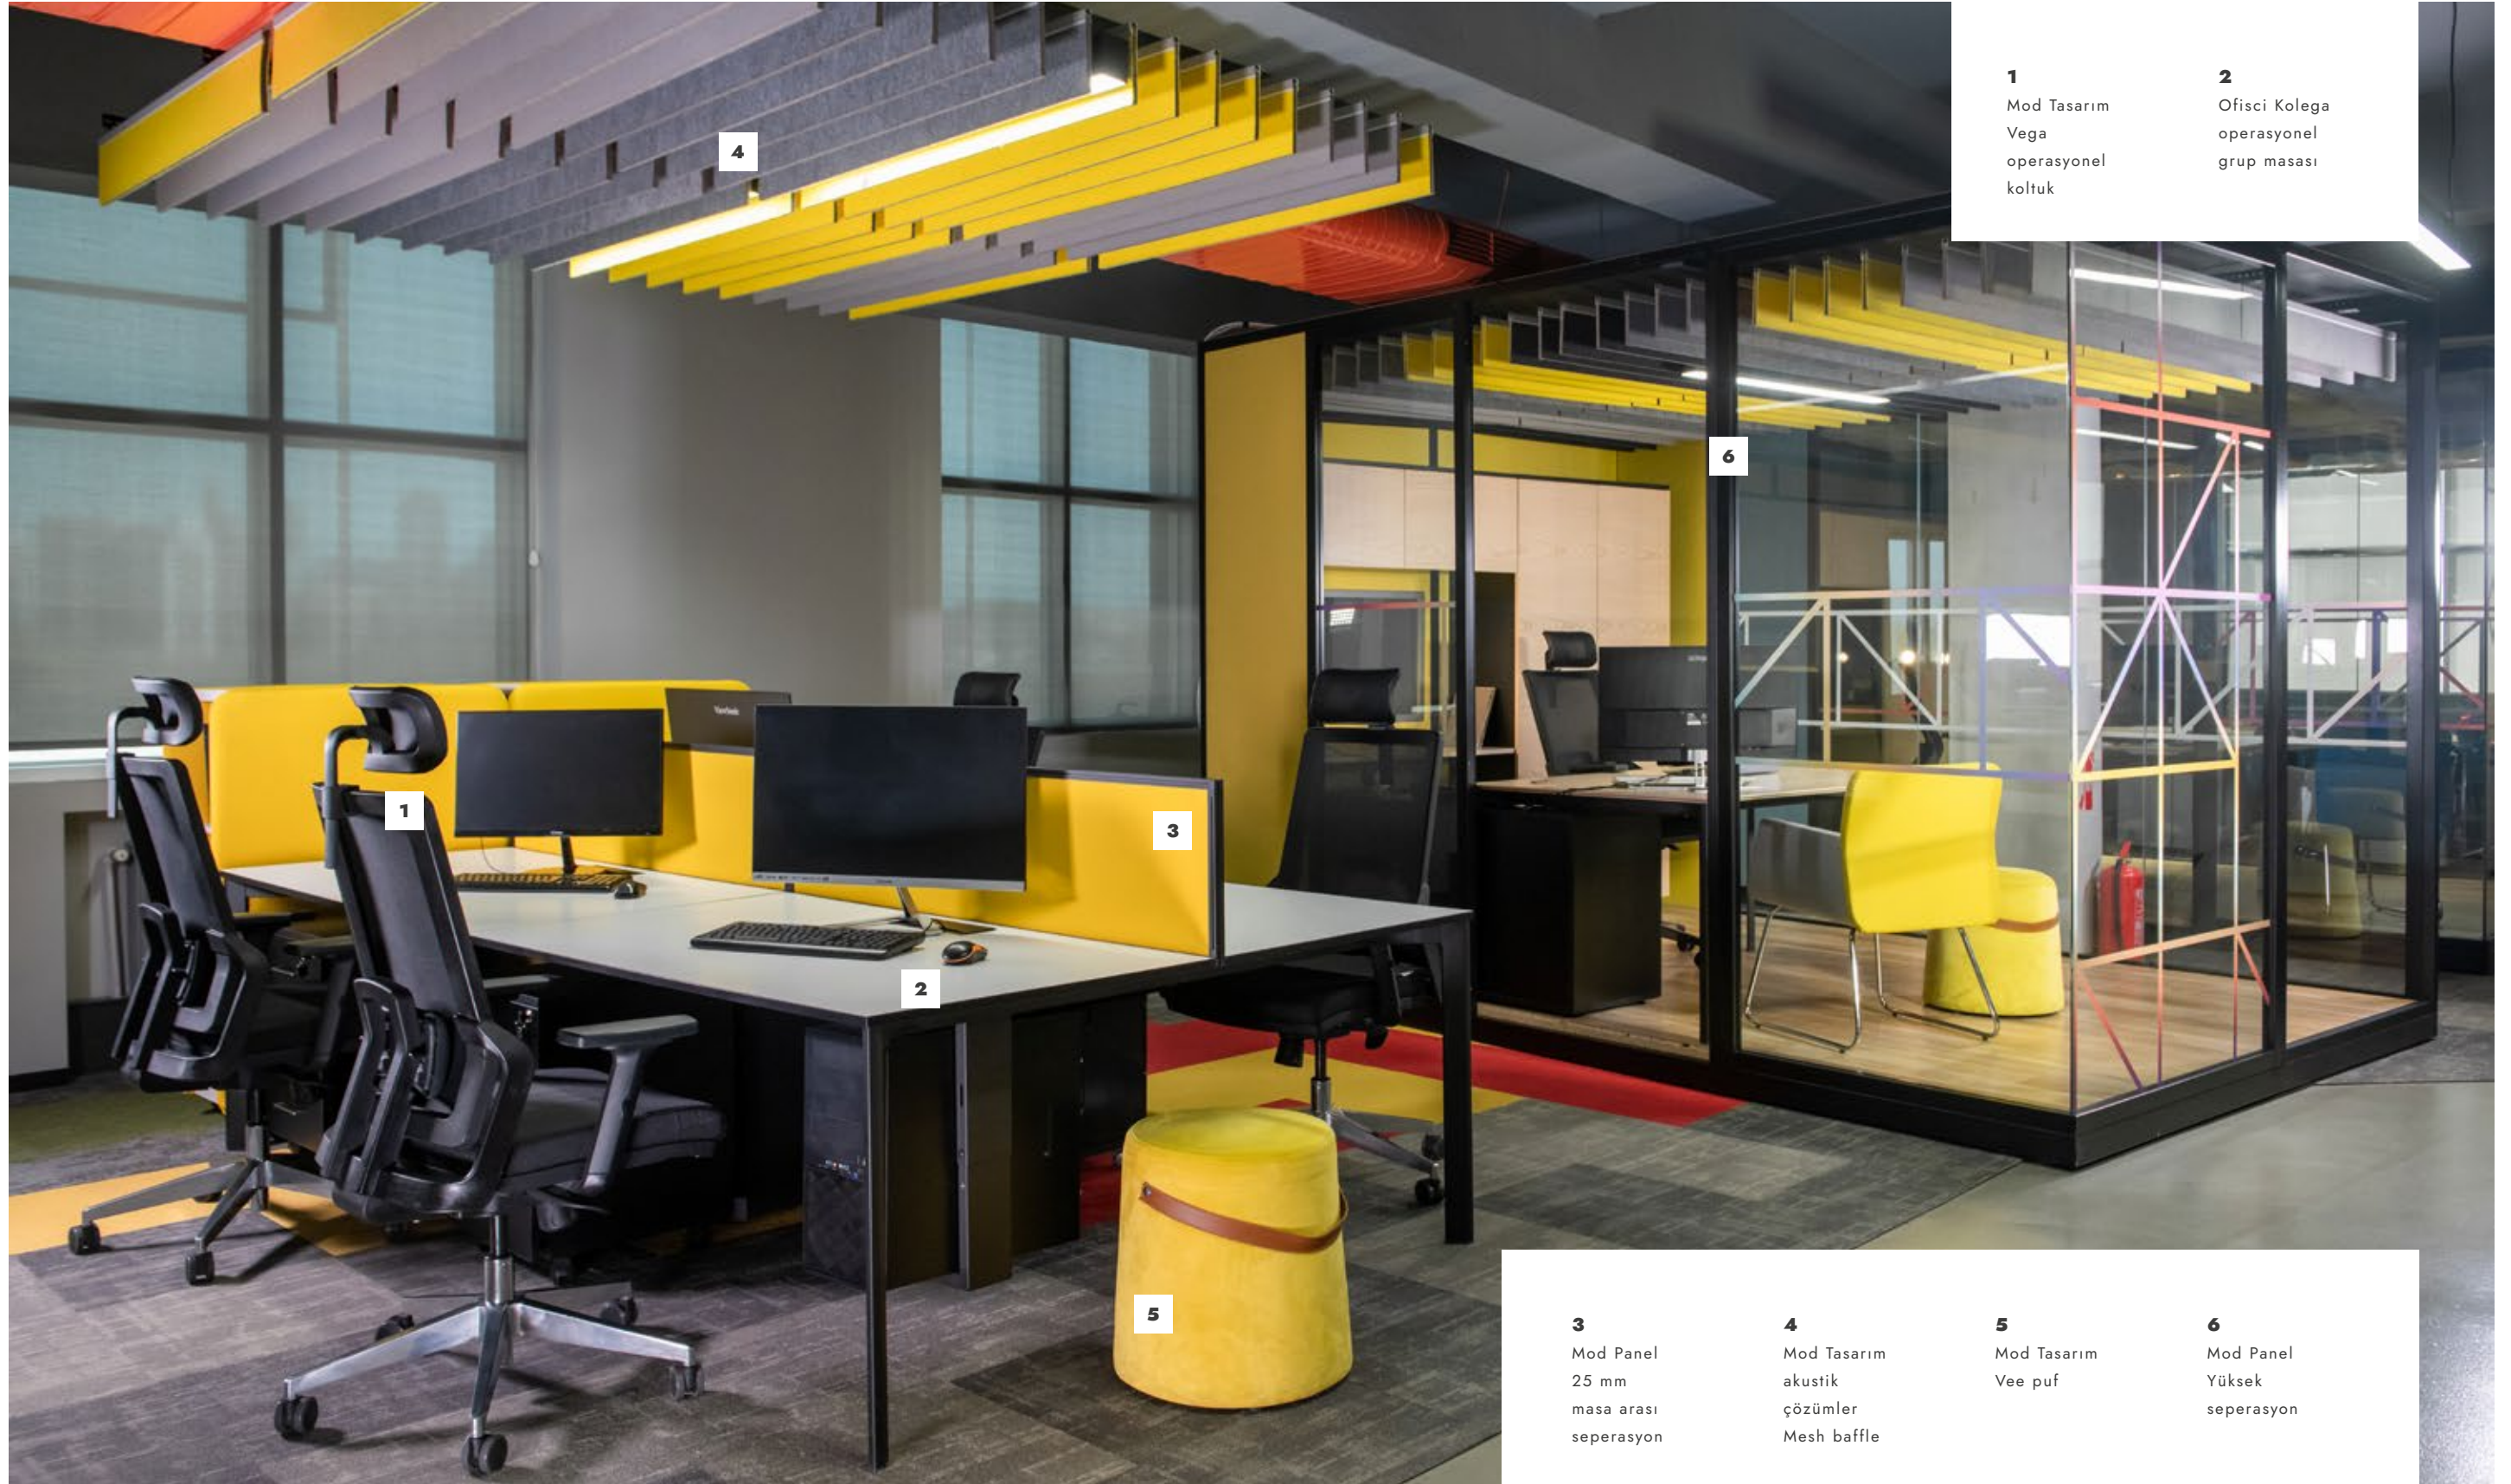

1
Mod Tasarım
Vega
operasyonel
koltuk

2
Ofisci Kolega
operasyonel
grup masası

3
Mod Panel
25 mm
masa arası
seperasyon

4
Mod Tasarım
akustik
çözümler
Mesh baffle

5
Mod Tasarım
Vee puf

6
Mod Panel
Yüksek
seperasyon