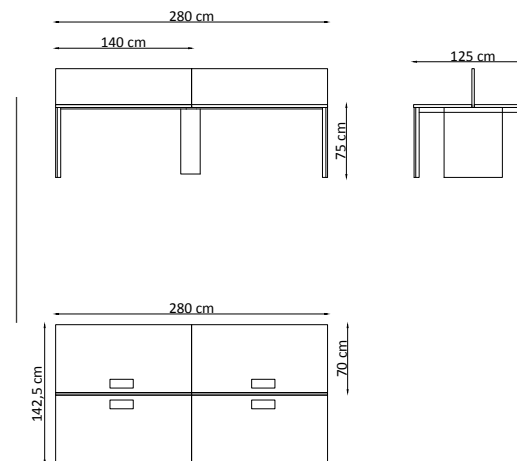

TEKNİK ÖZELLİKLER / TECHNICAL SPECIFICATIONS

KOLEGA

Masa Tablası / Table Top
18-30 mm melamin yüzeyli yonga levha
18-30 mm melamine faced chipboard

Masa Ayakları / Table Legs
Beşgen profil olup üzeri elektrostatik toz boyalıdır.
Pentagonal profile and electrostatic powder painted legs

Aksesuarlar / Accessories
Mevcut
Available

Renkler / Colors
Bute Beyaz / Açık Gri / Arya
Teak / Kum Taşı
Bute White / Light Grey / Arya
Teak / Sandstone