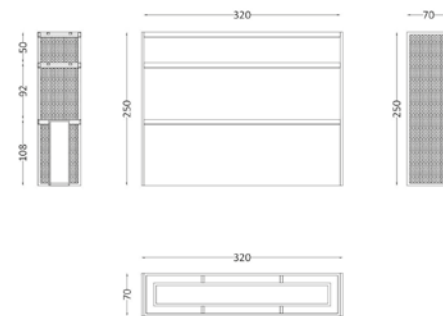

**TEKNİK ÖZELLİKLER
TECHNICAL SPECIFICATIONS**