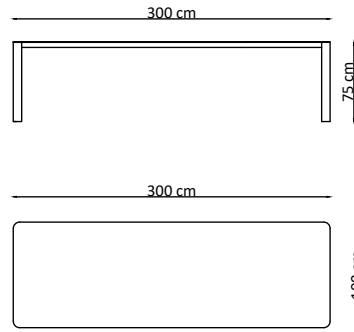

La-Derz adds elegance to the reception area of your office. Combining good quality and aesthetics, the design creates positivity.

TOPLANTI MASALARI / MEETING TABLES

TOPLANTI MASALARI

MEETING TABLES

**BARBOSA**