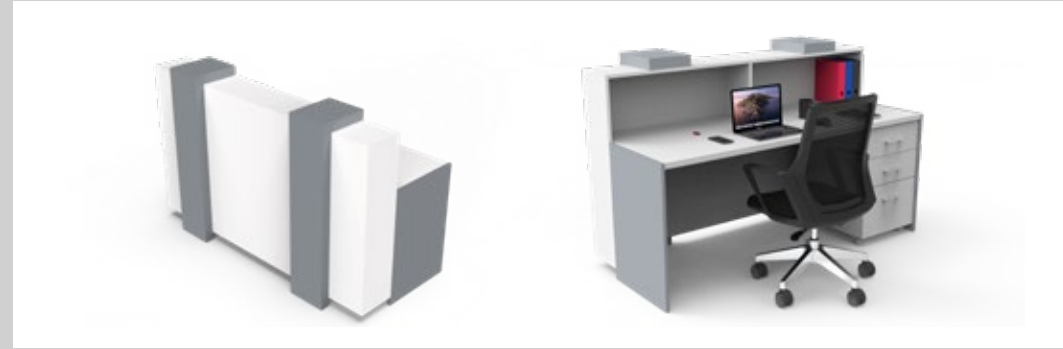

HUMMER BANKO

Yalın ve sade bir dil ile markanızı tanıtmak için hummer bunko tasarlandı. Hummer modern bir dil ile konumlandırıldığı alanda dinamizmi arttırırken bir yandan da nitelikli bir ofis arkadaşı...

HUMMER RECEPTION BANK

Hummer was designed to promote your brand with a plain and simple language. Hummer is a qualified office mate while increasing the dynamism in the area where it is located with a modern language

**TEKNİK ÖZELLİKLER
SPECIFICATIONS**