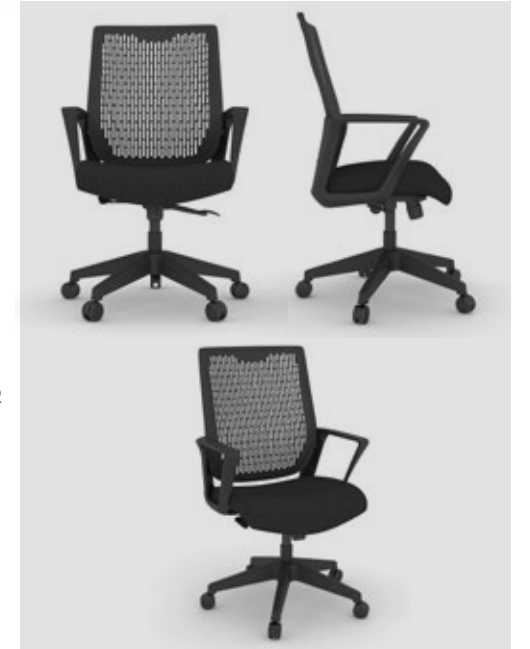

GORAN MANAGERIAL CHAIR

The Goran work chair help you feel comfortable in long-term working.