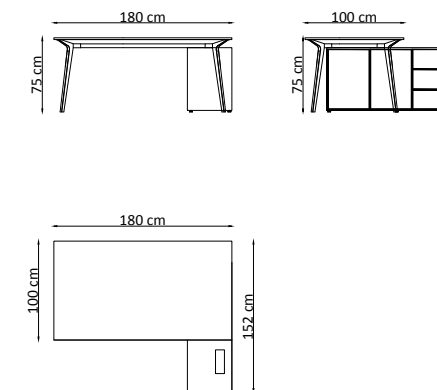

TEKNİK ÖZELLİKLER / TECHNICAL SPECIFICATIONS

SONA

Masa Tablası / Table Top
18-30 mm melamin yonga levha
18-30 mm melamine surface chipboard

Masa Ayakları / Table Legs
Özel büküm sacdan imal edilir.
Elektrostatik toz boyalıdır.
Manufactured from special twisted sheet metal. Electrostatic powder painted.

Aksesuarlar / Accessories
Priz tablası etajerinde mevcuttur.
Empty socket box on the side cabinet

Renkler / Colors

Bute Beyaz / Açık Gri / Arya / Teak / Kum Taşı

Bute White / Light Grey / Arya / Teak / Sandstone