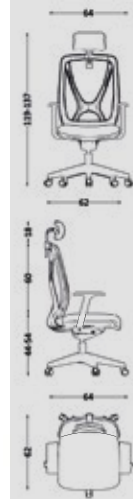

UK ARA YÖNETİCİ MASASI

Ara yönetici odalarına farklı bir ambiyans getirmek için tasarlandı. Metal ve ahşap uyumunu daha iyi hissedebilmeniz ve şık çalışma alanları oluşturmak isteyenler için UK bir tasarım harikası.

UK EXECUTIVE DESK

It was designed to bring a different ambiance to the executive rooms. UK is a design wonder for those who want to feel the harmony of metal and wood better and create stylish workspaces. UK is not just a desk, it is a qualified, versatile and innovative executive group.

UK tasarlanırken ahşabın estetik yapısına modern dokunuşlar yaparak metal ile olan uyumu göz önünde bulunduruldu. UK sadece bir masa değil nitelikli, çok yönlü ve inovatif bir yönetici grubu.

While designing the UK, its harmony with metal was taken into consideration by making modern touches to the aesthetic structure of wood. UK is not just a desk, it is a qualified, versatile and innovative managerial group.

ETAJER

Ara yönetici masalarında en önemli konulardan biri de masa üzerinde rahat kullanımdır. Etajer ile kötü kablo görüntüsü ve priz kutuları etajer üzerinde toplanır. Böylece geniş masa kullanımı mevcuttur.

SİDE CABINET

One of the most important things in managerial desks is comfortable use on the desk. socket boxes are on the side cabinet Thus, wide table usage is available.

ETAJER SIDE CABINET

DOLAP CUPBOARD

SEHPA COFFEE TABLE

EAGLE MİSAFİR KOLTUĞU

TEKNİK ÖZELLİKLER / TECHNICAL SPECIFICATIONS

UK

Masa Tablası / Table Top
30 mm, melamin yonga levha
30 mm, melamine faced chipboard

Masa Ayakları / Table Legs
Metal lama
Metal legs

Aksesuarlar / Accessories
Opsiyonel olarak mevcut
Available

Renkler / Colors
Teak / Arya
Teak / Arya

EAGLE

Arya
Arya

Teak
Teak