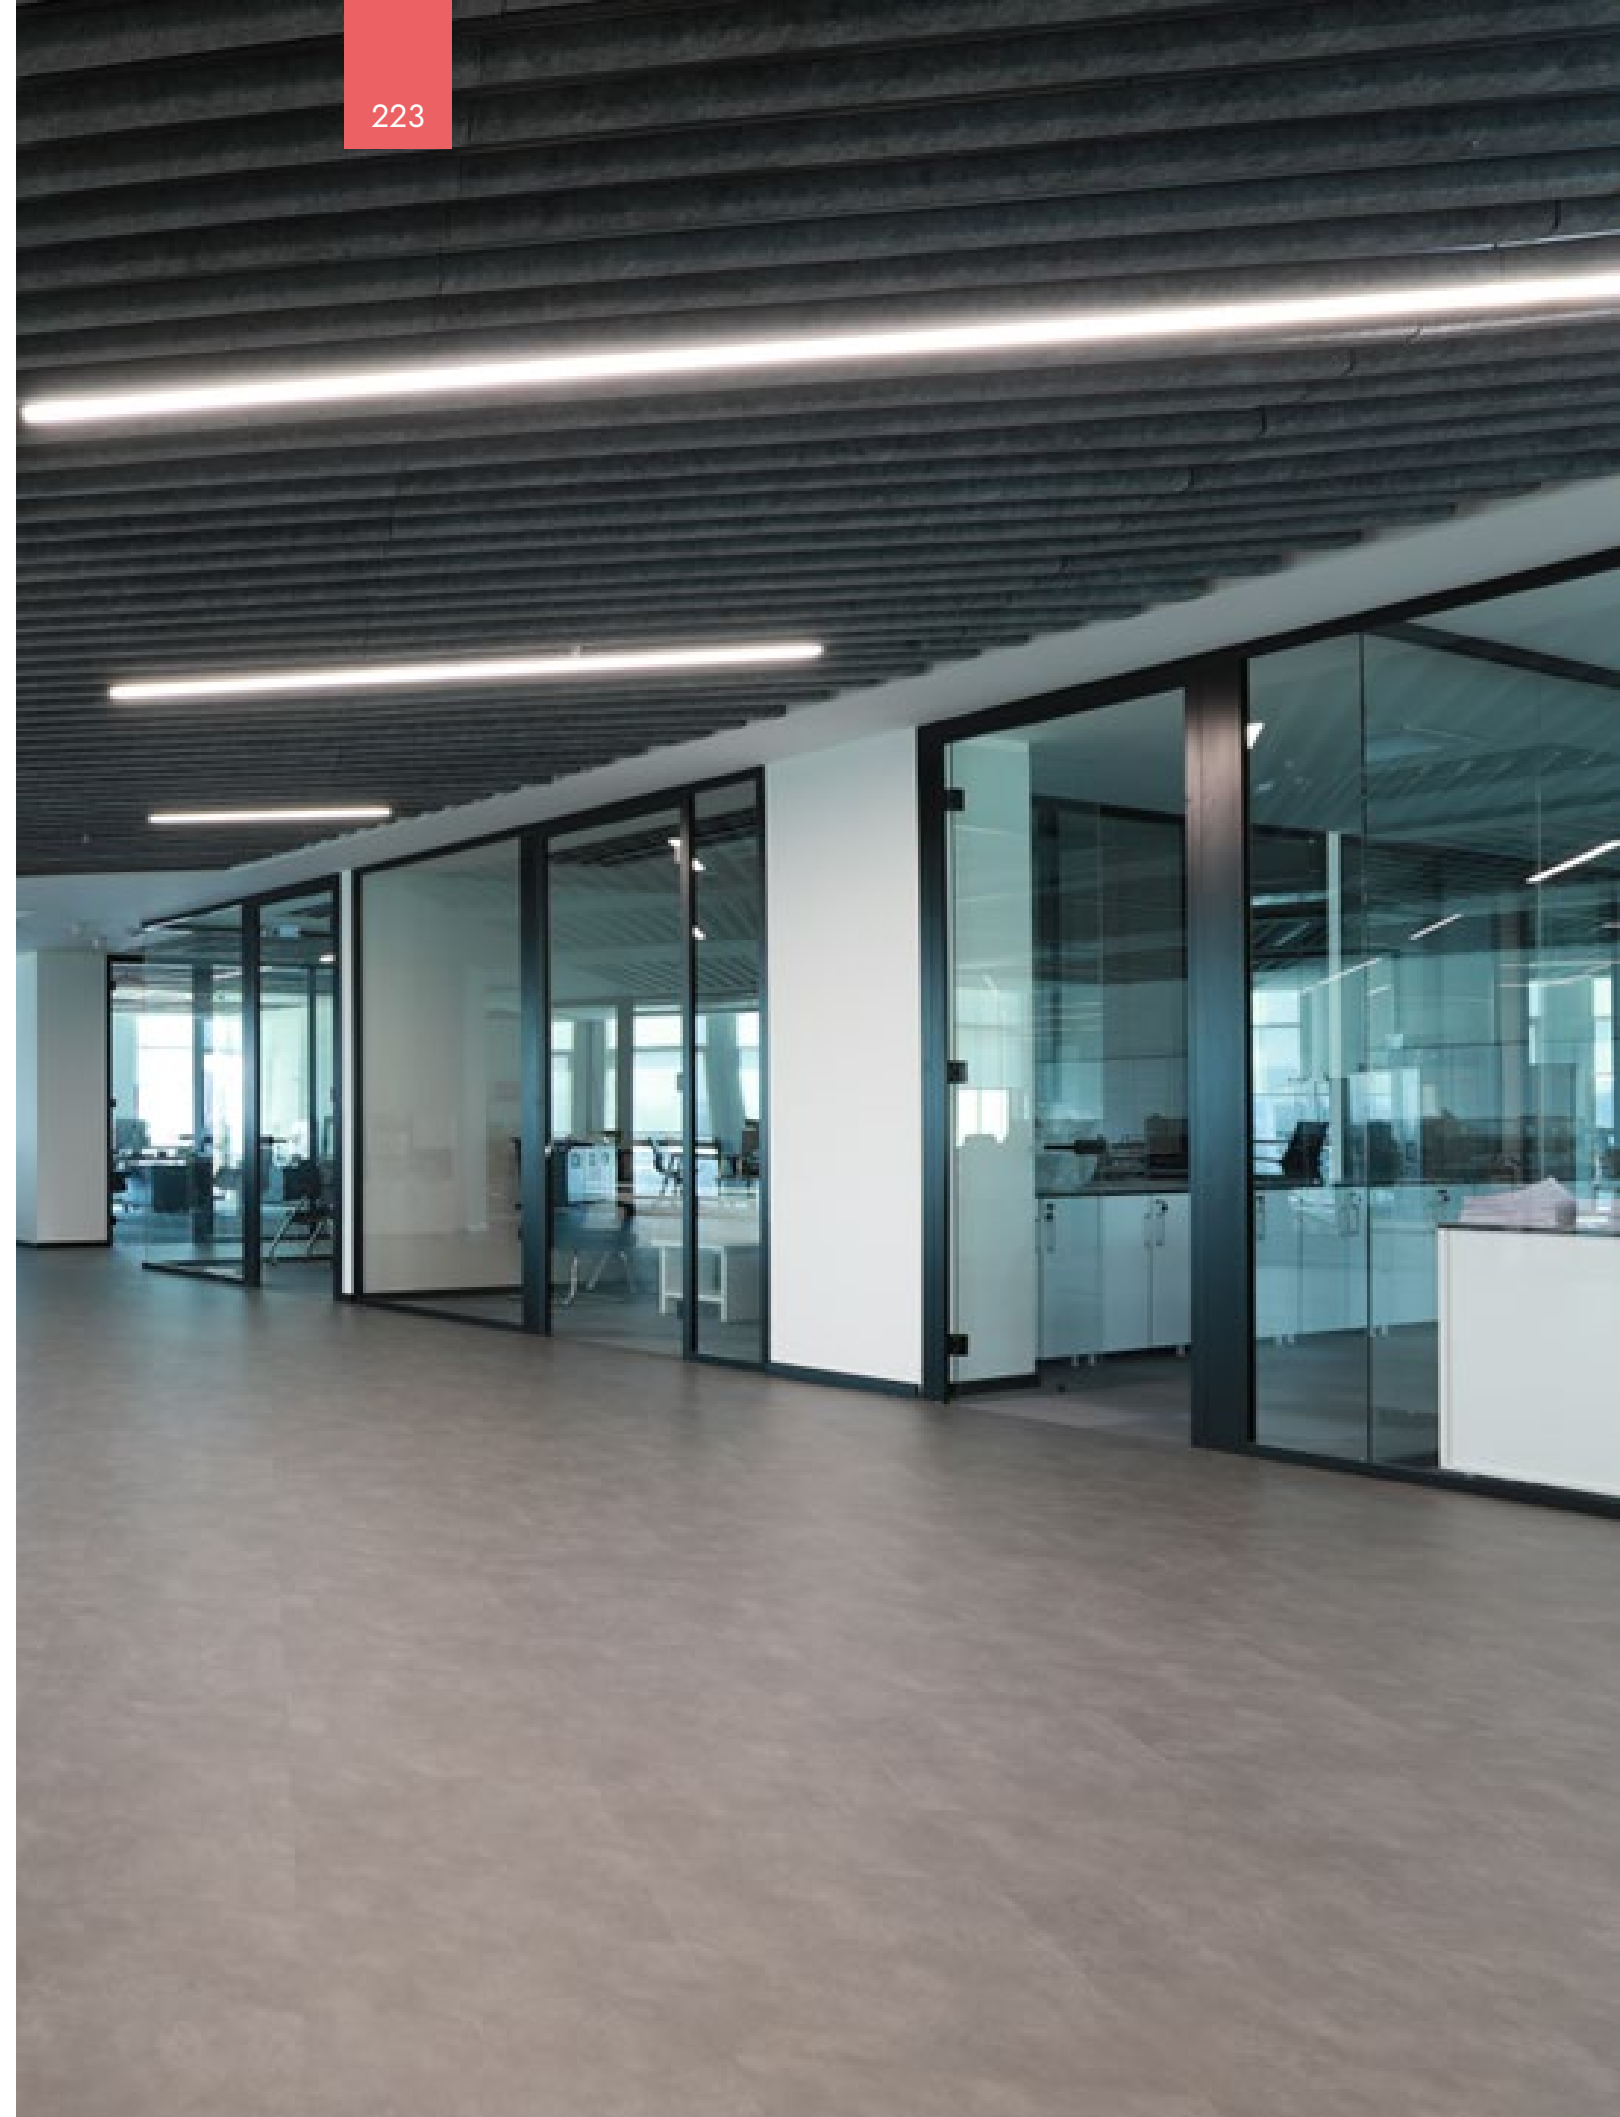

1. Sistem Kalınlığı:
   100 mm
2. Sistem Malzemesi:
   Alüminyum Üzerine
   Dekoratif Ahşap Boya
3. Köşe Birleşim:
   90° Birleşim
4. Ölçüler:
   Mimari Gereksinimlere
   Göre Uygun
5. Camlı Modül Malzemesi:
   4mm, 6mm düz cam veya
   3+3 mm - 4+4 mm Lamine
   Cam
6. Dolu Modül Malzemesi:
   8mm Myl - 6 mm Mdf Üzeri
   Kumaş
7. Microjaluzi:
   Uygulanır - 25 mm -16 mm
8. Raf Askısı:
   Yok
9. Modüler Yapı:
   Uygun
10. Kablo Kanalı:
    Var
11. Kabloların geçişi ve priz,
    anahtara uygun yapılarıdır.
12. Yüzey:
    Çift
13. Sistem Ağırlığı:
    30-55 kg/m²
14. Köşe Dönüş:
    90 Derece Alü. Profil Her
    Açıda Dönüşe Uygun Profil
15. Kapı Kasası:
    Alüminyum Kapı Kasası
16. Kapı Modülü:
    - Cam Kanat - Myl Kanat
17. Cam Kapı Aksesuarı:
    - Dorma - Minusco - Kale
18. Dolu Kapı Aksesuarı:
    -Kale Topuz Tip -Dorma
    Topuz Tip
19. Yalıtım:
    - Özel Ses İzolasyonlu
    Kumaş - Kaya Yönü -
    ModPro
20. Patent:
    Var