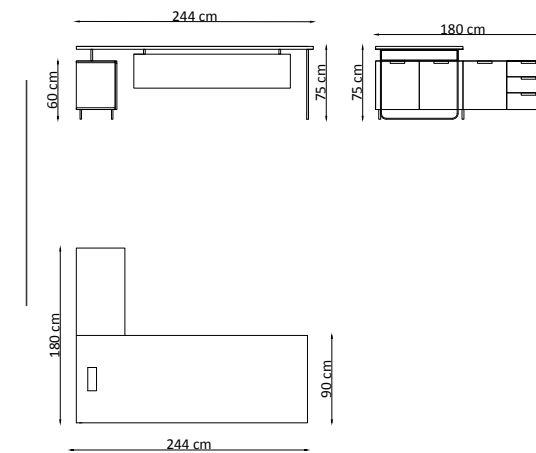

EAGLE

Arya
Arya

Teak
Teak