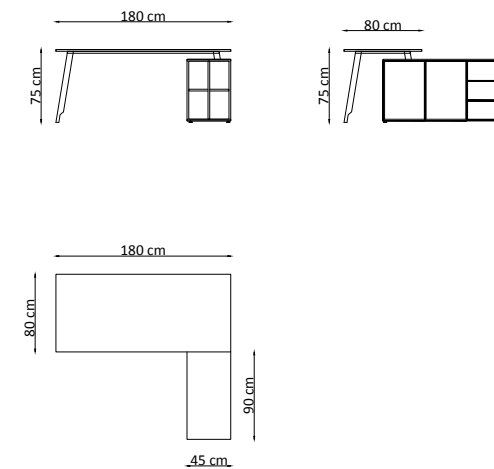

VEGA

Bute Beyaz
Bute White

Açık Gri
Light Grey

Arya
Arya

Teak
Teak

Kum Taşı
Sandstone