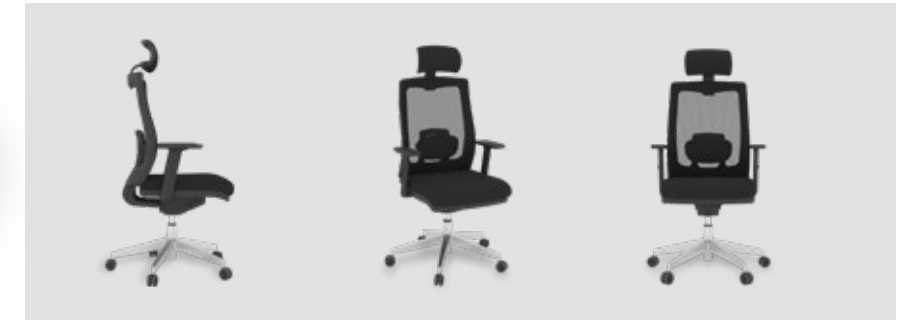

Rijit MÜDÜR MASASI

Konforu ofislerinde yaşamak isteyen müdür ve yöneticiler için tasarlanan Rijit; ofis yaşamı dinamiklerine dikkat çeker. Estetik ve çağdaş bir görünüş sunarken aynı zamanda da sizleri yenilik ile buluşturur.

Rijit MANAGER DESK

Designed for managers who want to experience the comfort in their offices, Rijit; draws attention to office life dynamics. While offering an aesthetic and contemporary look, it also brings you together with innovation.

Yenilikçi bir tasarım vizyonu ile üretilen Rijit ofisleri fonksiyonel olarak tasarlarken aynı zamanda da alanı daha çok pratik bir kullanıma hazırlar.

Produced with an innovative design vision, Rijit not only designs offices functionally, but also prepares the space for more practical use.

GÜRÜN MÜDÜR KOLTUĞU

Gürün arkaya yatarlı, bel destek ünitesi, amortisörlü, ayarlanabilir kolçaklar, alüminyum ayaklı ve hareketli başlığı ile müdürlerin odaları için en çok tercih ettiği çalışma koltukları arasındadır. Oturma yeri ileri-geri hareket eden ve ayrıca aşağı-yukarı hareket eden bir fonta sahiptir. Fileli koltuklar terletme yapmaz, bel ile uyumlu olması kişiyi gün boyu yorulmadan çalışmasına olanak tanır.

ETAJER

Etajer üzeri kablolama sistemi ile kirliliği ortadan kaldırır ve dolaplı tasarımı ile iyi bir depolayıcıdır.

GÜRÜN MANAGER DESK

Gürün is among the chairs most preferred by managers for their rooms. Gürün, which can be easily adjusted to maintain the health and comfort of the user in multiple work areas. It has lumbar support and sliding seat mechanism. The armrests can be adjusted according to your arm elbow level.

SIDE CABINET

Rijit designed for executives; It provides you a comfortable working area with the ease of use it offers in its side cabinet