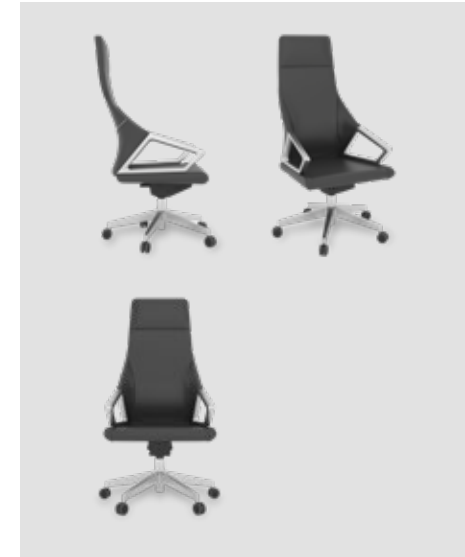

BULUT EXECUTIVE DESK

Bulut is an executive desk that meets all the needs of senior executives with its stylish and functional units. The desk adds a modern and luxurious touch to office decoration. The wood and metal materials used in the design of the desk offer a modern and luxurious look. The lacquer lacquer used on the wooden parts adds depth and shine to the table. The metal legs provide strength and durability to the desk.

DOLAP

Dosya dolapları ise önemli belgelerin güvenli bir şekilde saklanması için ideal.

SIDE CABINET

Filing cabinets are ideal for storing important documents securely.

TARSUS YÖNETİCİ KOLTUĞU

Uzun süreli çalışmalara uygun olarak tasarlanan Tarsus, yoğun iş temposunda kurtarıcı birer iş arkadaşınız olabilir. Ergonomik açıdan oldukça kullanışlı olan ürün koltuk bel ve omuz bölgesini destekler. Hem estetik, hem de sağlıklıdır. Ayarlanabilir yükseklik özelliği kadar, eğimi sabitleme fonksiyonuyla da oldukça konforlu bir oturuş sağlar.

TARSUS MANAGERIAL CHAIR

Designed for long-term work, Tarsus can be your savior office mate in your busy work schedule. The product, which is very useful in terms of ergonomics, supports the seat waist and shoulder area. It is both aesthetic and healthy. It provides a very comfortable sitting with its adjustable height feature as well as its tilt fixing function.

TEKNİK ÖZELLİKLER / TECHNICAL SPECIFICATIONS

BULUT

Masa Tablası / Table Top
6 cm cilalı doğal ahşap
6 cm polished natural wood

Masa Ayakları / Table Legs
Özel tasarım metal ayak
Special design metal leg

Aksesuarlar / Accessories
Mevcut
available

Renkler / Colors
Freze Meşe
Milling Oak