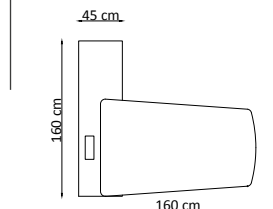

TEKNİK ÖZELLİKLER / TECHNICAL SPECIFICATIONS

SAGOY

Masa Tablası / Table Top
12 mm kompakt laminat
12 mm compact laminate

Masa Ayakları / Table Legs
Metal üzerine doğal ahşap kaplama
Natural wood veneer on metal

Aksesuarlar / Accessories
Etajer üzerinde mevcuttur.
Available on the side cabinet.

Renkler / Colors
Beyaz / Bej
White / Beige