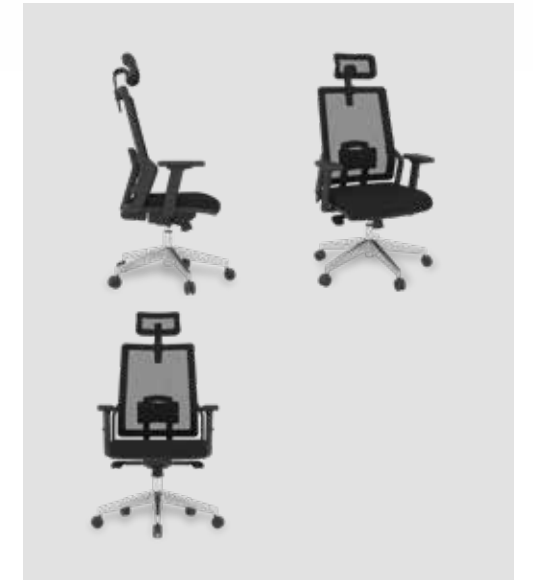

TEKNİK ÖZELLİKLER / TECHNICAL SPECIFICATIONS

SONA

Masa Tablası / Table Top
18 mm melamin yüzeyli yonga levha
18 mm melamine faced chipboard

Masa Ayakları / Table Legs
Lazer CNC kesim lama
Laser CNC cut laminate

Aksesuarlar / Accessories
Etajer üzerinde mevcut
Available on the side cabinet

Renkler / Colors
Bute Beyaz / Açık Gri / Arya
Teak / Kum Taşı
Bute White / Light Grey / Arya
Teak / Sandstone