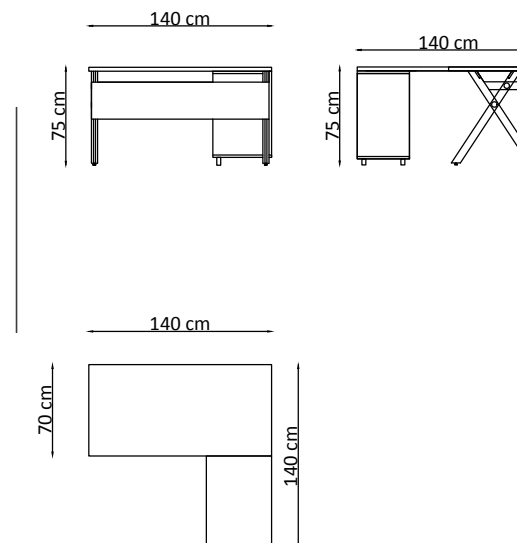

TEKNİK ÖZELLİKLER / TECHNICAL SPECIFICATIONS

Rijit

Masa Tablası / Table Top
30 mm melamin yüzeyli yonga levha
30 mm melamine faced chipboard

Masa Ayakları / Table Legs
Kyle-X metal ayak, siyah-beyaz renk
Kyle-X metal legs, black-and-white

Aksesuarlar / Accessories
Mevcut
Available

Renkler / Colors
Bute Beyaz / Hareli Meşe / Freze Meşe
Bute White / Moire Oak / Milling Oak