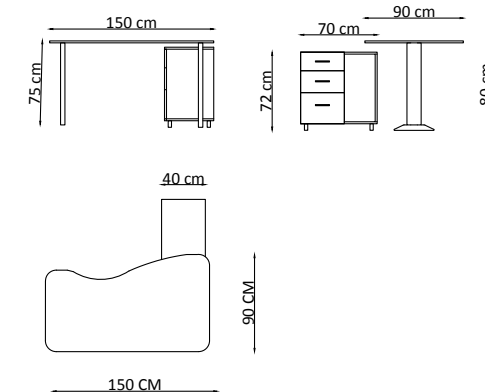

TEKNİK ÖZELLİKLER / TECHNICAL SPECIFICATIONS

BADE

Masa Tablası / Table Top
30 mm melamin yüzeyli yonga levha
30 mm melamine surface chipboard

Masa Ayakları / Table Legs
T ayak olup, metaldir. Üzeri elektrostatik toz boyalıdır.
T-leg and electrostatic powder painted metal legs.

Aksesuarlar / Accessories
Priz tablası etajerde
Available

Renkler / Colors
Afrika Cevizi
African Nut