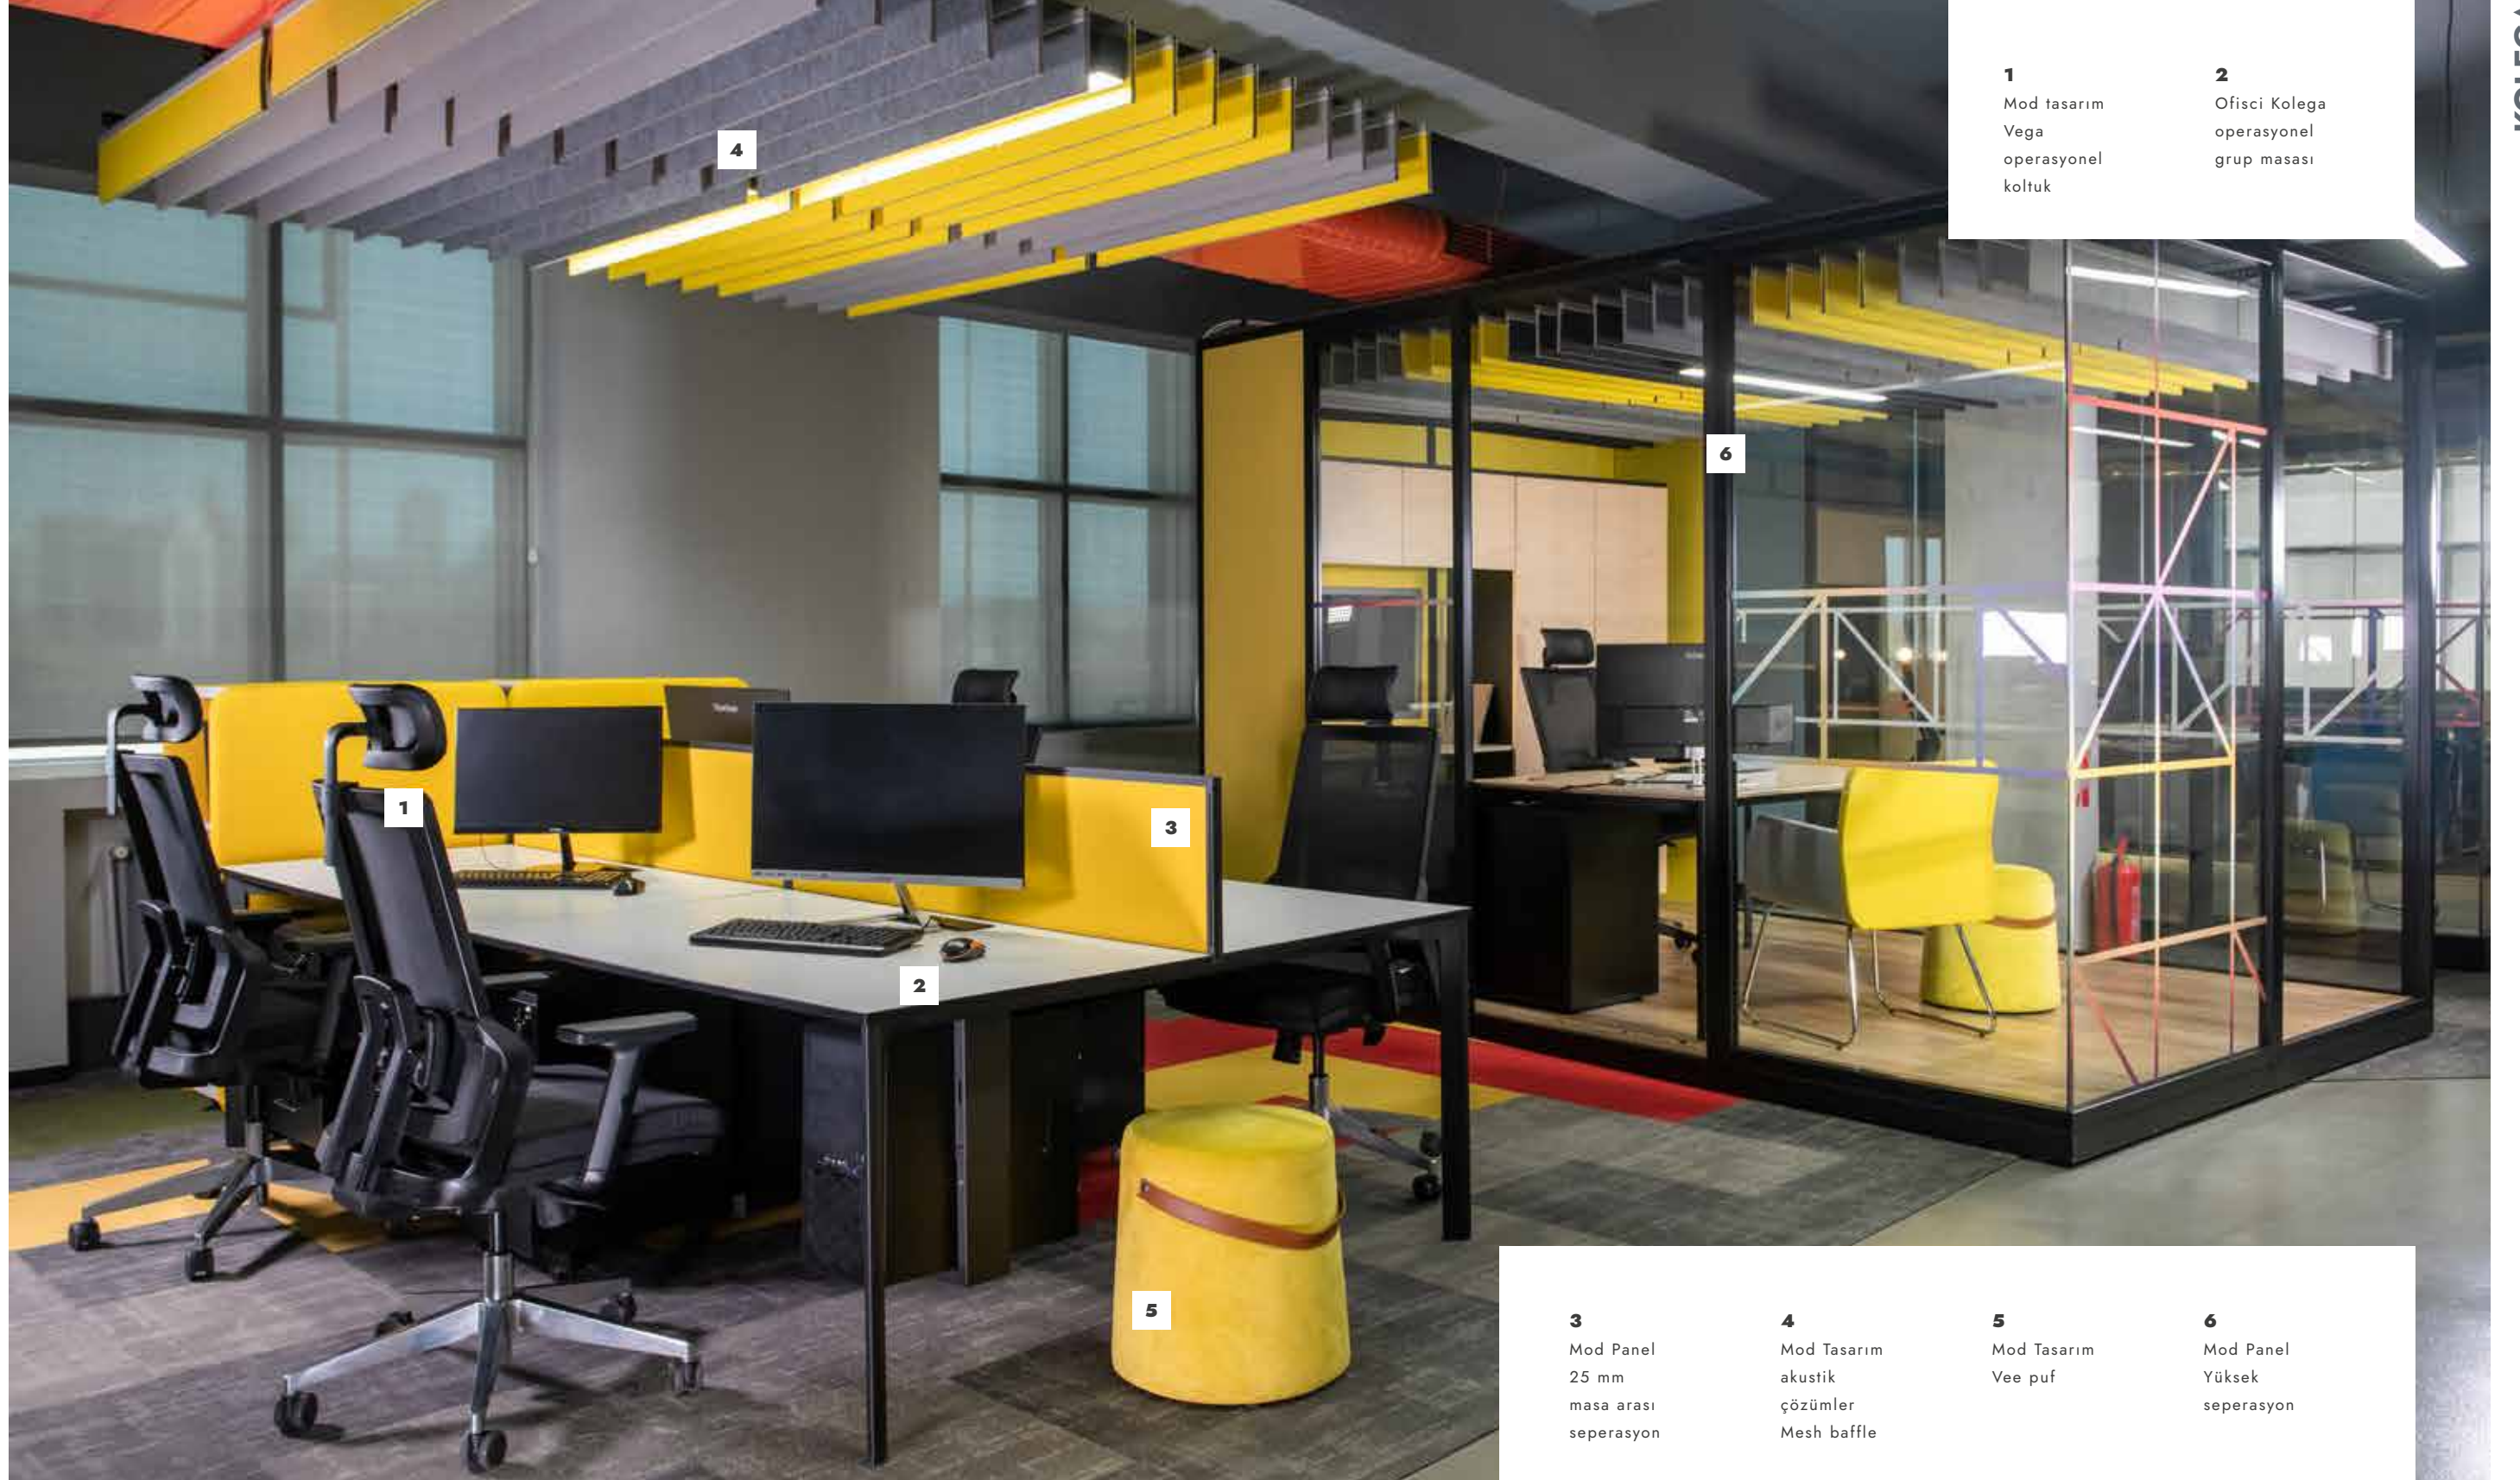

1
Mod tasarım
Vega
operasyonel
koltuk

2
Ofisci Kolega
operasyonel
grup masası

6

1

3

2

5

3
Mod Panel
25 mm
masa arası
seperasyon

4
Mod Tasarım
akustik
çözümler
Mesh baffle

5
Mod Tasarım
Vee puf

6
Mod Panel
Yüksek
seperasyon