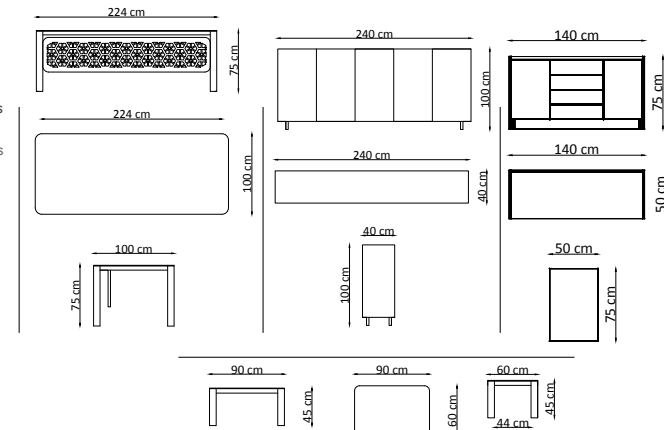

TEKNİK ÖZELLİKLER / TECHNICAL SPECIFICATIONS

BARBOSA

Masa Tablası / Table Top
18 mm mdf üzeri kaplama
18 mm veneered MDF

Masa Ayakları / Table Legs
Metal üzeri ahşap kaplama
Wood veneered metal legs

Aksesuarlar / Accessories
Mevcut
Available

Renkler / Colors
Milano Ceviz
Milano Walnut