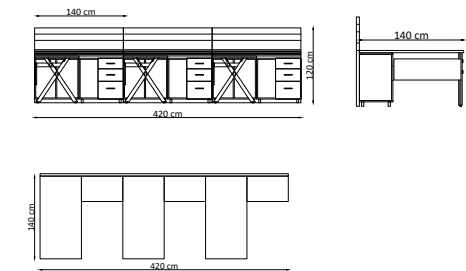

TEKNİK ÖZELLİKLER / TECHNICAL SPECIFICATIONS

Rijit OPERASYONEL

Masa Tablası / Table Top
30 mm melamin yüzeyli yonga levha
30 mm melamine faced chipboard

Masa Ayakları / Table Legs
Kyle-X metal ayak, siyah-beyaz renk
Kyle-X metal leg, black-white color

Aksesuarlar / Accessories
Mevcut
Available

Renkler / Colors
Bute Beyaz / Açık Gri / Maribo Ceviz
Teak / Kum Taşı
Bute White / Light Grey / Maribo Walnut
Teak / Sandstone