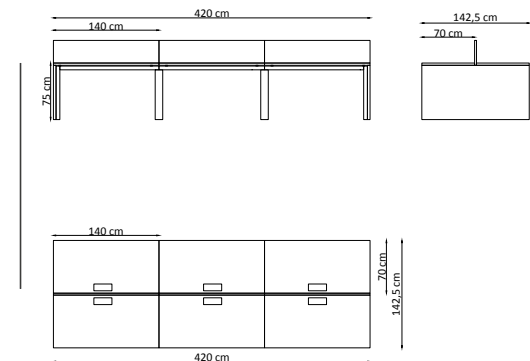

KORE OPERASYONEL GRUP

Kore renkli tasarımıyla çalışma alanlarınıza yenilik getirir. Çalışma hayatını kolaylaştıran yapısı ile kişiler arası özel alanlar oluşturur. Özel kablo taşıyıcısı ile görünmeyen kablolar, çoklu çalışma sisteminde yaratılan özel alanlar sessiz bir ortam oluşturur. Kullanılan seperasyon ile kişiler arası gizlilik sağlanarak kişiselleşmeye önem gösterilir. Aynı zamanda renkli puf olarak da kullanılan etajerlerle ortamın enerjisini yükseltir.

KORE OPERATIONAL GROUP

Integrates entertainment and business life into working areas with its Kore colorful design. It creates interpersonal private spaces with its structure that facilitates working life. Invisible cables with special cable carriers, special areas created in the multi-working system create a quiet environment. Personal privacy is given importance by ensuring interpersonal confidentiality with the separation used. At the same time, it raises the energy of the environment with the colored puffs.

KESON

İyi bir depolayıcı olan keson, üzerinde bulunan kumaşlı yapısı ile puf vazifesi görür. Tasarım ve şıklık açısından konumlandırıldığı alanda dekoratif anlamda şıklık katar. Dinamizmi artırır.

SIDE CABINET

Caisson, which is a good storage caisson, acts as a puff with its fabric structure on it. It adds elegance in a decorative sense in the area where it is positioned in terms of design and elegance. It increases dynamism.

SEPERASYON