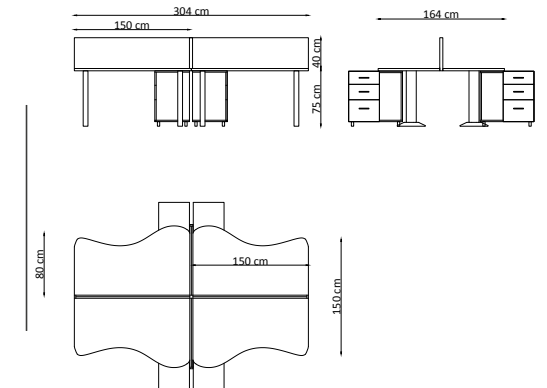

TEKNİK ÖZELLİKLER / TECHNICAL SPECIFICATIONS

BADE

Masa Tablası / Table Top
30 mm melamin yüzeyli yonga levha
30 mm melamine faced chipboard

Masa Ayakları / Table Legs
Metal T ayaktır. Elektrostatik toz boyalıdır.
T-leg and electrostatic powder painted metal legs

Aksesuarlar / Accessories
Mevcut
Available

Renkler / Colors
Afrika Cevizi
African Nut