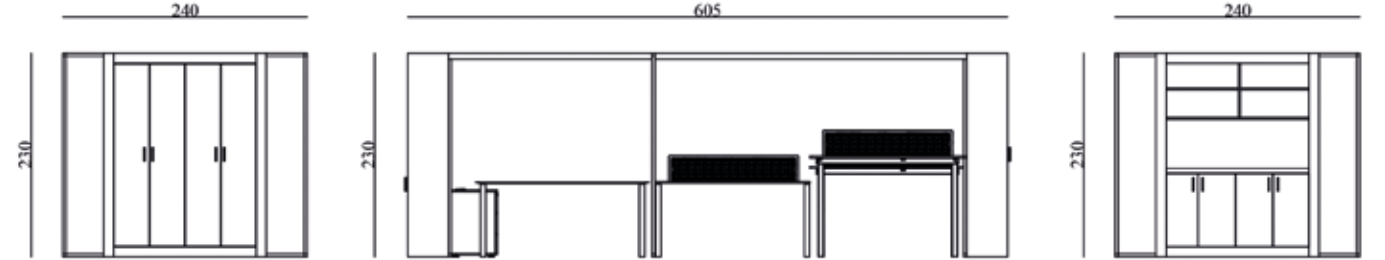

COUPLE-1Y40

Pratik bir oturma ve dinlenme alanına sahip, akustik kavramı içinde sergilenen çalışma alanlarının yaratılması çalışanların rahat ve verimli çalışmasını sağlar. Örneğin, çalışma masalarının yükselir alçalış hale getirilebilen ayakları, dinlenme ve çalışma arasında geçişi kolaylaştırır. Aynı zamanda, mekan içerisinde oluşan gürültüyü azaltmak için akustik malzemelerin kullanılması önemlidir.

COUPLE-1Y40

Creating work spaces that feature practical seating and relaxation areas, presented within an acoustic concept, enhances the comfort and productivity of employees. For example, adjustable height desks that can be raised or lowered, make it easier to transition between work and rest. Additionally, the use of acoustic materials is crucial in reducing noise levels within the space.