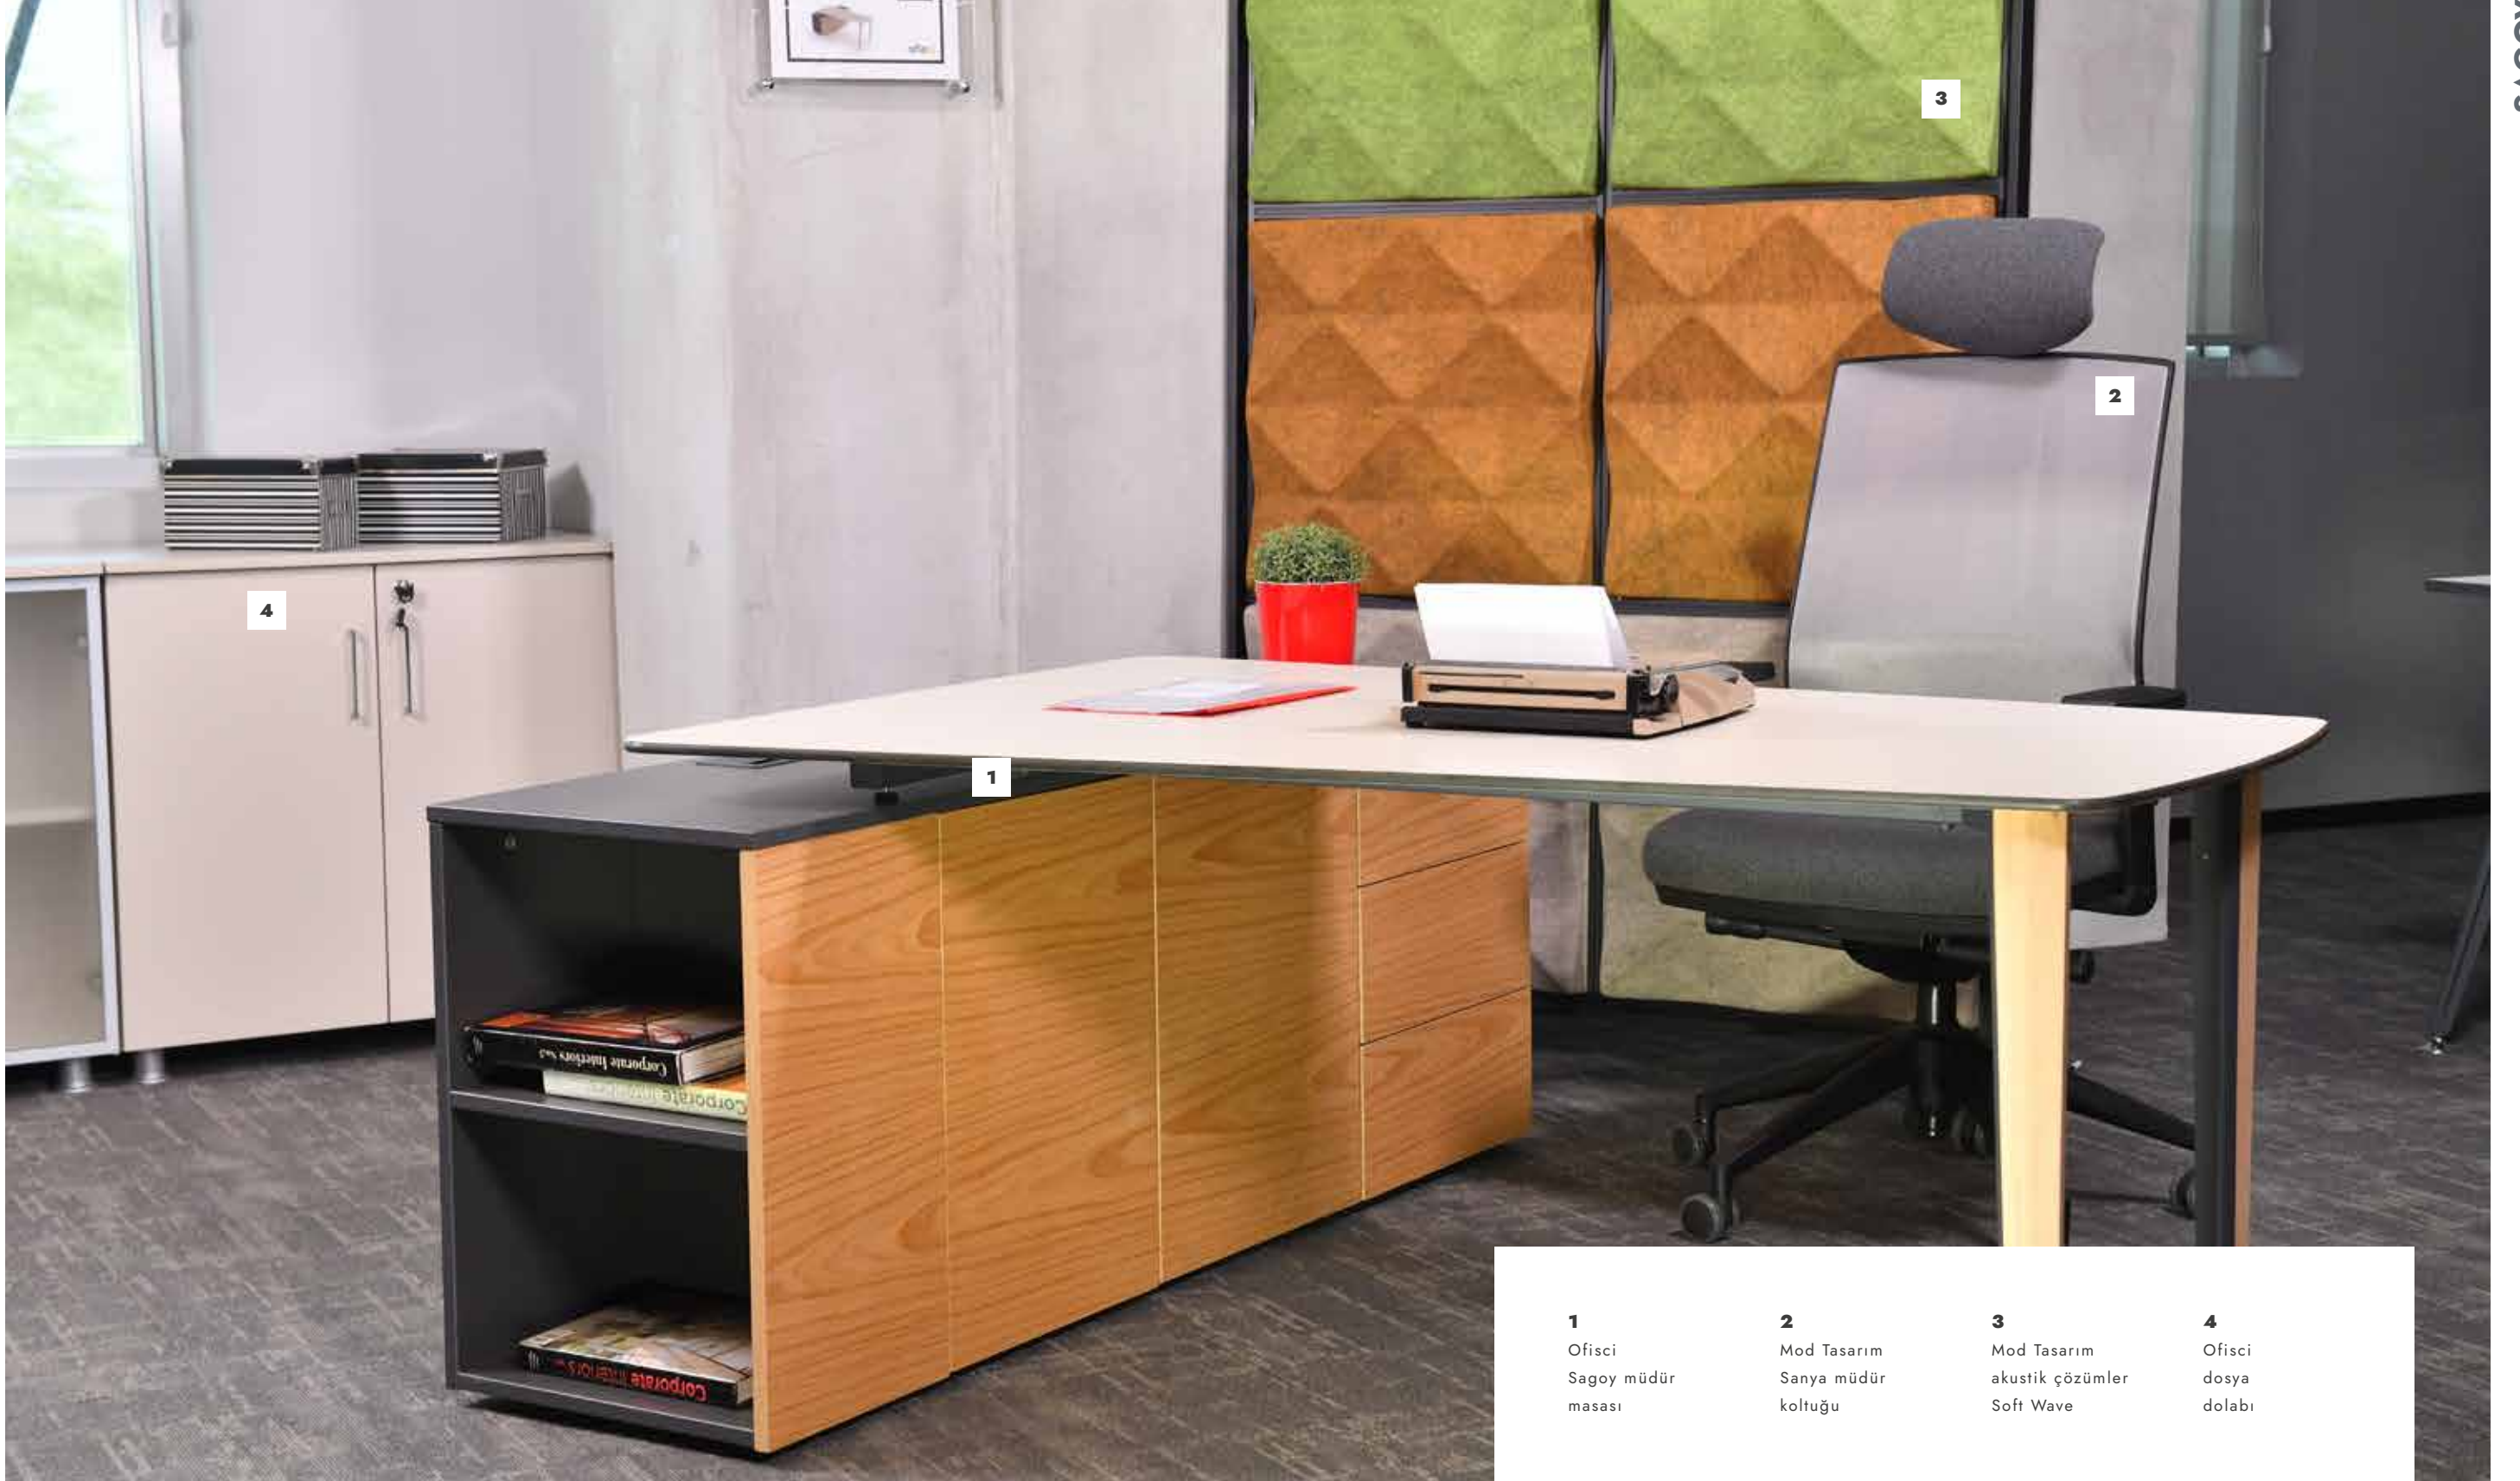

1
Ofisci
Sagoy müdür
masası

2
Mod Tasarım
Sanya müdür
koltuğu

3
Mod Tasarım
akustik çözümler
Soft Wave

4
Ofisci
dosya
dolabı