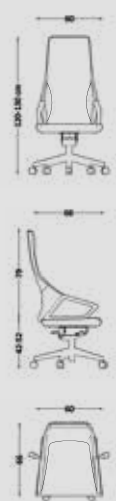

TARSUS

Beyaz
White

Antrasit
Anthracite