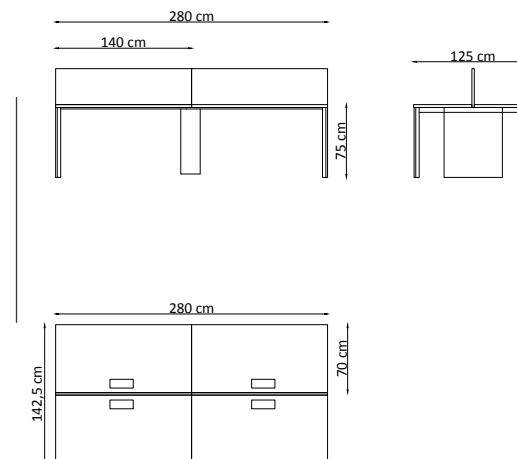

TEKNİK ÖZELLİKLER / TECHNICAL SPECIFICATIONS

KOLEGA

Masa Tablası / Table Top
18-30 mm melamin yüzeyli yonga levha
18-30 mm melamine faced chipboard

Masa Ayakları / Table Legs
Beşgen profil olup üzeri elektrostatik toz boyalıdır.
Pentagonal profile and electrostatic powder painted legs

Aksesuarlar / Accessories
Mevcut
Available

Renkler / Colors
Bute Beyaz / Açık Gri / Arya
Teak / Kum Taşı
Bute White / Light Grey / Arya
Teak / Sandstone