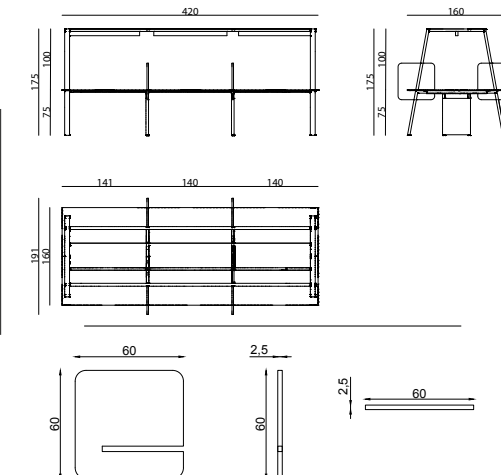

TEKNİK ÖZELLİKLER / TECHNICAL SPECIFICATIONS

ASEL DOUBLE OPERASYONEL

Malzeme / Material
1.Kalite 18-30 mm Melamin lif levha üzeri doğal ahşap kaplama
1st Quality 18-30 mm Melamine fiber board with natural wood veneer

Ayak:
Meşe olup cilalıdır.
Oak and polished.

Aksesuarlar / Accessories
Metal priz kutusu (içi boş)
Metal socket box (empty)

Renkler / Colors
Sonoma / Freze Meşe / Hareli Meşe
Sonoma / Milling Oak / Moire Oak