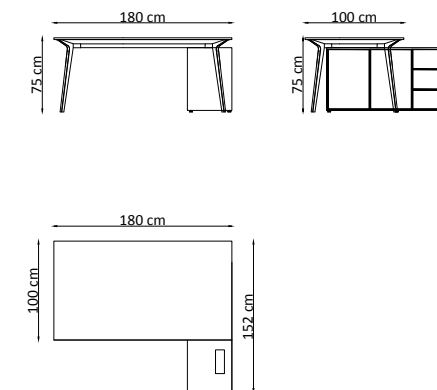

TEKNİK ÖZELLİKLER / TECHNICAL SPECIFICATIONS

SONA

Masa Tablası / Table Top
18-30 mm melamin yonga levha
18-30 mm melamine surface chipboard

Masa Ayakları / Table Legs
Özel büküm sacdan imal edilir.
Elektrostatik toz boyalıdır.
Manufactured from special twisted sheet metal. Electrostatic powder painted.

Aksesuarlar / Accessories
Priz tablası etajerinde mevcuttur.
Empty socket box on the side cabinet

Renkler / Colors

Bute Beyaz / Açık Gri / Arya / Teak / Kum Taşı
Bute White / Light Grey / Arya / Teak / Sandstone