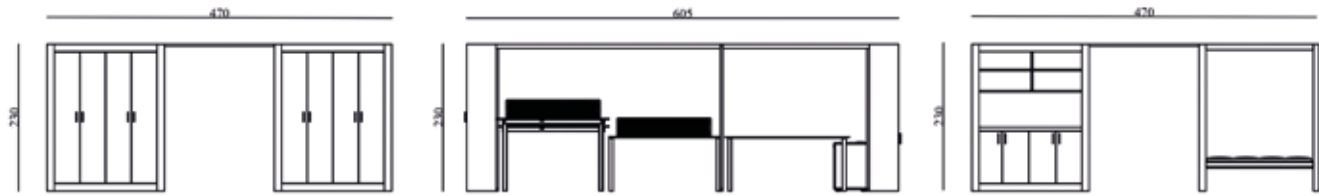

COUPLE-1Y1T80

Sırasal masa düzeninden bağımsız olarak, kendine ait ve fonksiyonel bir çalışma ortamı sunan hücrelerin oluşturulması çalışanlar için bir yerleşke gibi davranır ve çalışanların konsantrasyonunu artırır. Aynı zamanda, bu hücreler modüler ve ihtiyaca yönelik seçilen yapılar olduğu için, en verimli çalışan mekanlar haline gelir.

COUPLE-1Y1T80

Creating independent cells that offer a personal and functional working environment, separate from traditional desk arrangements, enhances concentration for employees and functions like a personal workstation. Furthermore, these cells are modular and can be tailored to specific needs, making them the most efficient work spaces.