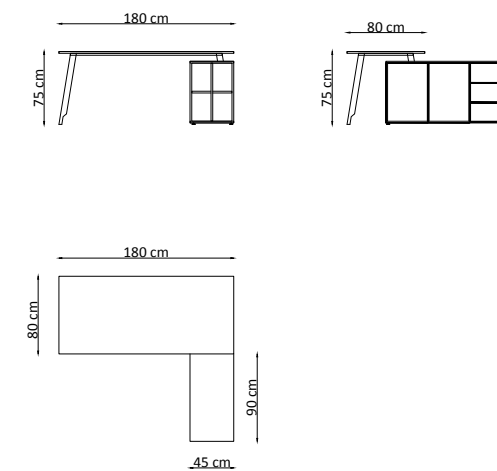

VEGA

Bute Beyaz
Bute White

Açık Gri
Light Grey

Arya
Arya

Teak
Teak

Kum Taşı
Sandstone