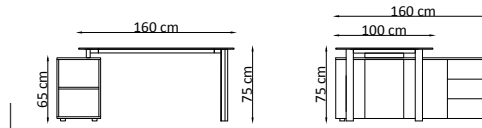

TEKNİK ÖZELLİKLER / TECHNICAL SPECIFICATIONS

SAGOY

Masa Tablası / Table Top
12 mm kompakt laminat
12 mm compact laminate

Masa Ayakları / Table Legs
Metal üzerine doğal ahşap kaplama
Natural wood veneer on metal

Aksesuarlar / Accessories
Etajer üzerinde mevcuttur.
Available on the side cabinet.

Renkler / Colors
Beyaz / Bej
White / Beige