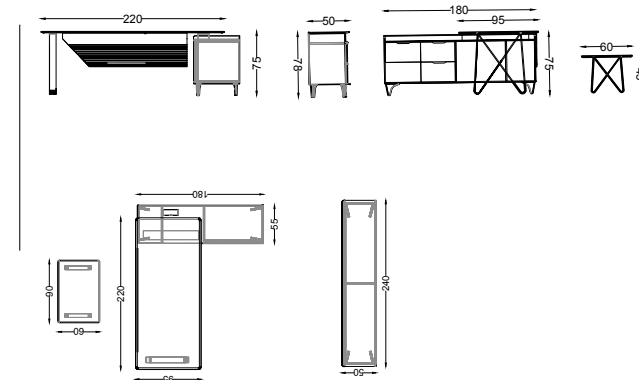

DOLAP

Dosya dolapları ise önemli belgelerin güvenli bir şekilde saklanması için ideal.

SIDE CABINET

Filing cabinets are ideal for storing important documents securely.

TARSUS YÖNETİCİ KOLTUĞU

Uzun süreli çalışmalara uygun olarak tasarlanan Tarsus, yoğun iş temposunda kurtarıcı birer iş arkadaşınız olabilir. Ergonomik açıdan oldukça kullanışlı olan ürün koltuk bel ve omuz bölgesini destekler. Hem estetik, hem de sağlıklıdır. Ayarlanabilir yükseklik özelliği kadar, eğimi sabitleme fonksiyonuyla da oldukça konforlu bir oturuş sağlar.

TARSUS MANAGERIAL CHAIR

Designed for long-term work, Tarsus can be your savior office mate in your busy work schedule. The product, which is very useful in terms of ergonomics, supports the seat waist and shoulder area. It is both aesthetic and healthy. It provides a very comfortable sitting with its adjustable height feature as well as its tilt fixing function.

TEKNİK ÖZELLİKLER / TECHNICAL SPECIFICATIONS

BULUT

Masa Tablası / Table Top
6 cm cilalı doğal ahşap
6 cm polished natural wood

Masa Ayakları / Table Legs
Özel tasarım metal ayak
Special design metal leg

Aksesuarlar / Accessories
Mevcut
available

Renkler / Colors
Freze Meşe
Milling Oak

TARSUS

BULUT MAKAM MASASI

Bulut, şık ve fonksiyonlu üniteleriyle üst düzey yöneticilerin tüm ihtiyacını karşılayan bir makam masası. Masa, ofis dekorasyonuna modern ve lüks bir hava katıyor. Masanın tasarımında kullanılan ahşap ve metal malzemeler, modern ve lüks bir görünüm sunuyor. Ahşap kısımlarda kullanılan lake cila, masaya derinlik ve parlaklık katıyor. Metal ayaklar ise masaya sağlamlık ve dayanıklılık sağlıyor.

BULUT EXECUTIVE DESK