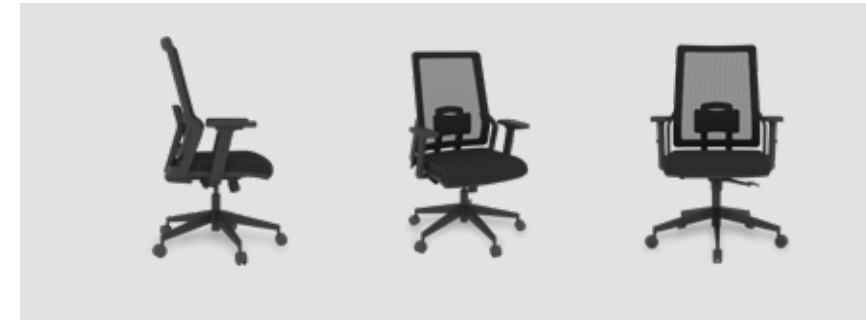

TEKNİK ÖZELLİKLER / TECHNICAL SPECIFICATIONS

ARC

Masa Tablası / Table Top
18 mm melamin yüzeyli yonga levha
18 mm melamine faced chipboard

Masa Ayakları / Table Legs
Lazer CNC kesim lama
Laser CNC cut lama

Aksesuarlar / Accessories
Mevcut
Available

Renkler / Colors
Bute Beyaz / Açık Gri / Milano Ceviz
Teak / Kum Taşı
Bute White / Light Grey / Milano Walnut
Teak / Sandstone

*Seperasyon opsiyoneldir.