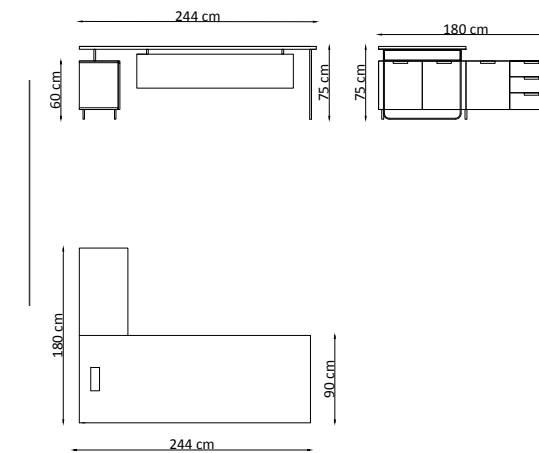

EAGLE

Arya
Arya

Teak
Teak