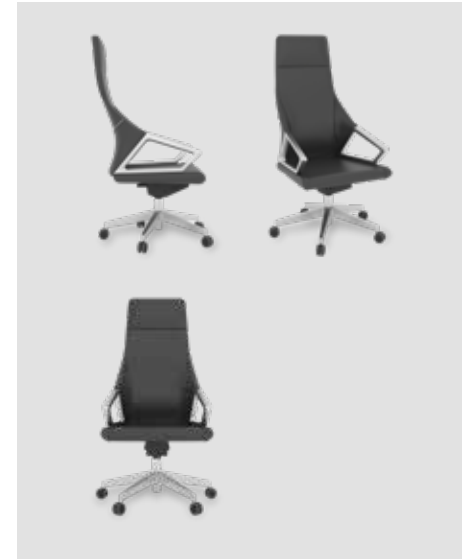

DOLAP

Dosya dolapları ise önemli belgelerin güvenli bir şekilde saklanması için ideal.

SIDE CABINET

Filing cabinets are ideal for storing important documents securely.

TARSUS YÖNETİCİ KOLTUĞU

Uzun süreli çalışmalara uygun olarak tasarlanan Tarsus, yoğun iş temposunda kurtarıcı birer iş arkadaşınız olabilir. Ergonomik açıdan oldukça kullanışlı olan ürün koltuk bel ve omuz bölgesini destekler. Hem estetik, hem de sağlıklıdır. Ayarlanabilir yükseklik özelliği kadar, eğimi sabitleme fonksiyonuyla da oldukça konforlu bir oturuş sağlar.

TARSUS MANAGERIAL CHAIR

Designed for long-term work, Tarsus can be your savior office mate in your busy work schedule. The product, which is very useful in terms of ergonomics, supports the seat waist and shoulder area. It is both aesthetic and healthy. It provides a very comfortable sitting with its adjustable height feature as well as its tilt fixing function.

TEKNİK ÖZELLİKLER / TECHNICAL SPECIFICATIONS

BULUT

Masa Tablası / Table Top
6 cm cilalı doğal ahşap
6 cm polished natural wood

Masa Ayakları / Table Legs
Özel tasarım metal ayak
Special design metal leg

Aksesuarlar / Accessories
Mevcut
available

Renkler / Colors
Freze Meşe
Milling Oak