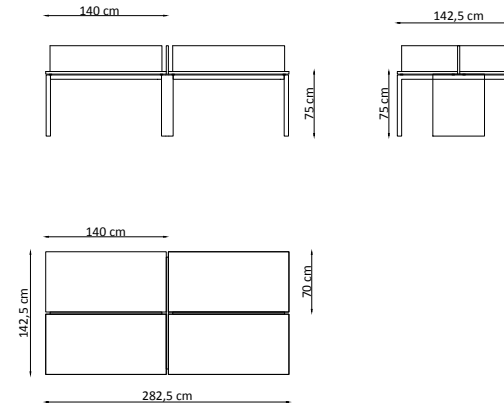

GORAN

- Bute Beyaz
  Bute White
- Açık Gri
  Light Grey
- Milano Ceviz
  Milano Walnut
- Teak
  Teak
- Kum Taşı
  Sandstone